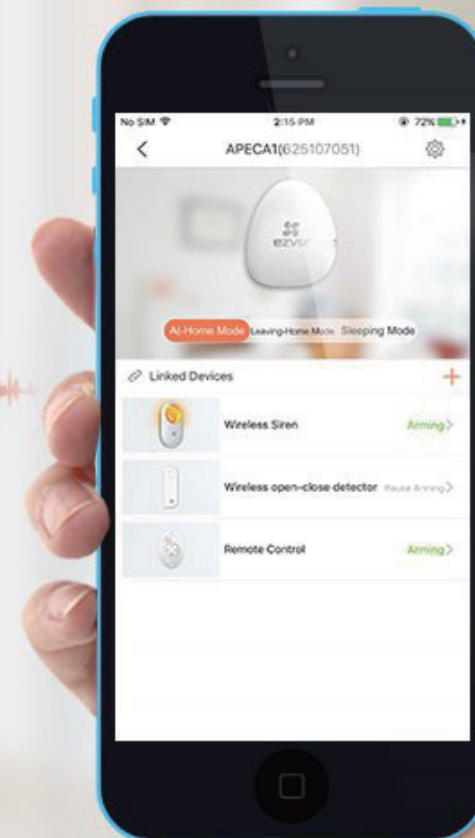

Flexible installation

The T2 is designed for easy installation on doors and windows.

Two modes

Switch between two modes to suit your needs.
In "At Home" mode, the T2 acts as a doorbell.
In "Away" mode, the T2 acts as a guard to protect your house.

Instant alerts

Whenever the T2 is triggered, the A1 sends an instant alert to the app on your smartphone.

Integrated solution

The A1 can be connected to your EZVIZ cameras. When the T2 is triggered, the camera instantly starts recording images and video.

Control via the EZVIZ App

With the EZVIZ App, you can remotely control the T2 and all devices connected to it even when you are away from home.

Specifications Model CS-T2-A

Specification

Working Frequency	According to regulations: Euro version 868MHz/ Asia verison 433MHz/ US version 915MHz
Trigger Distance	30mm±5mm
Restoration Distance	25mm±5mm