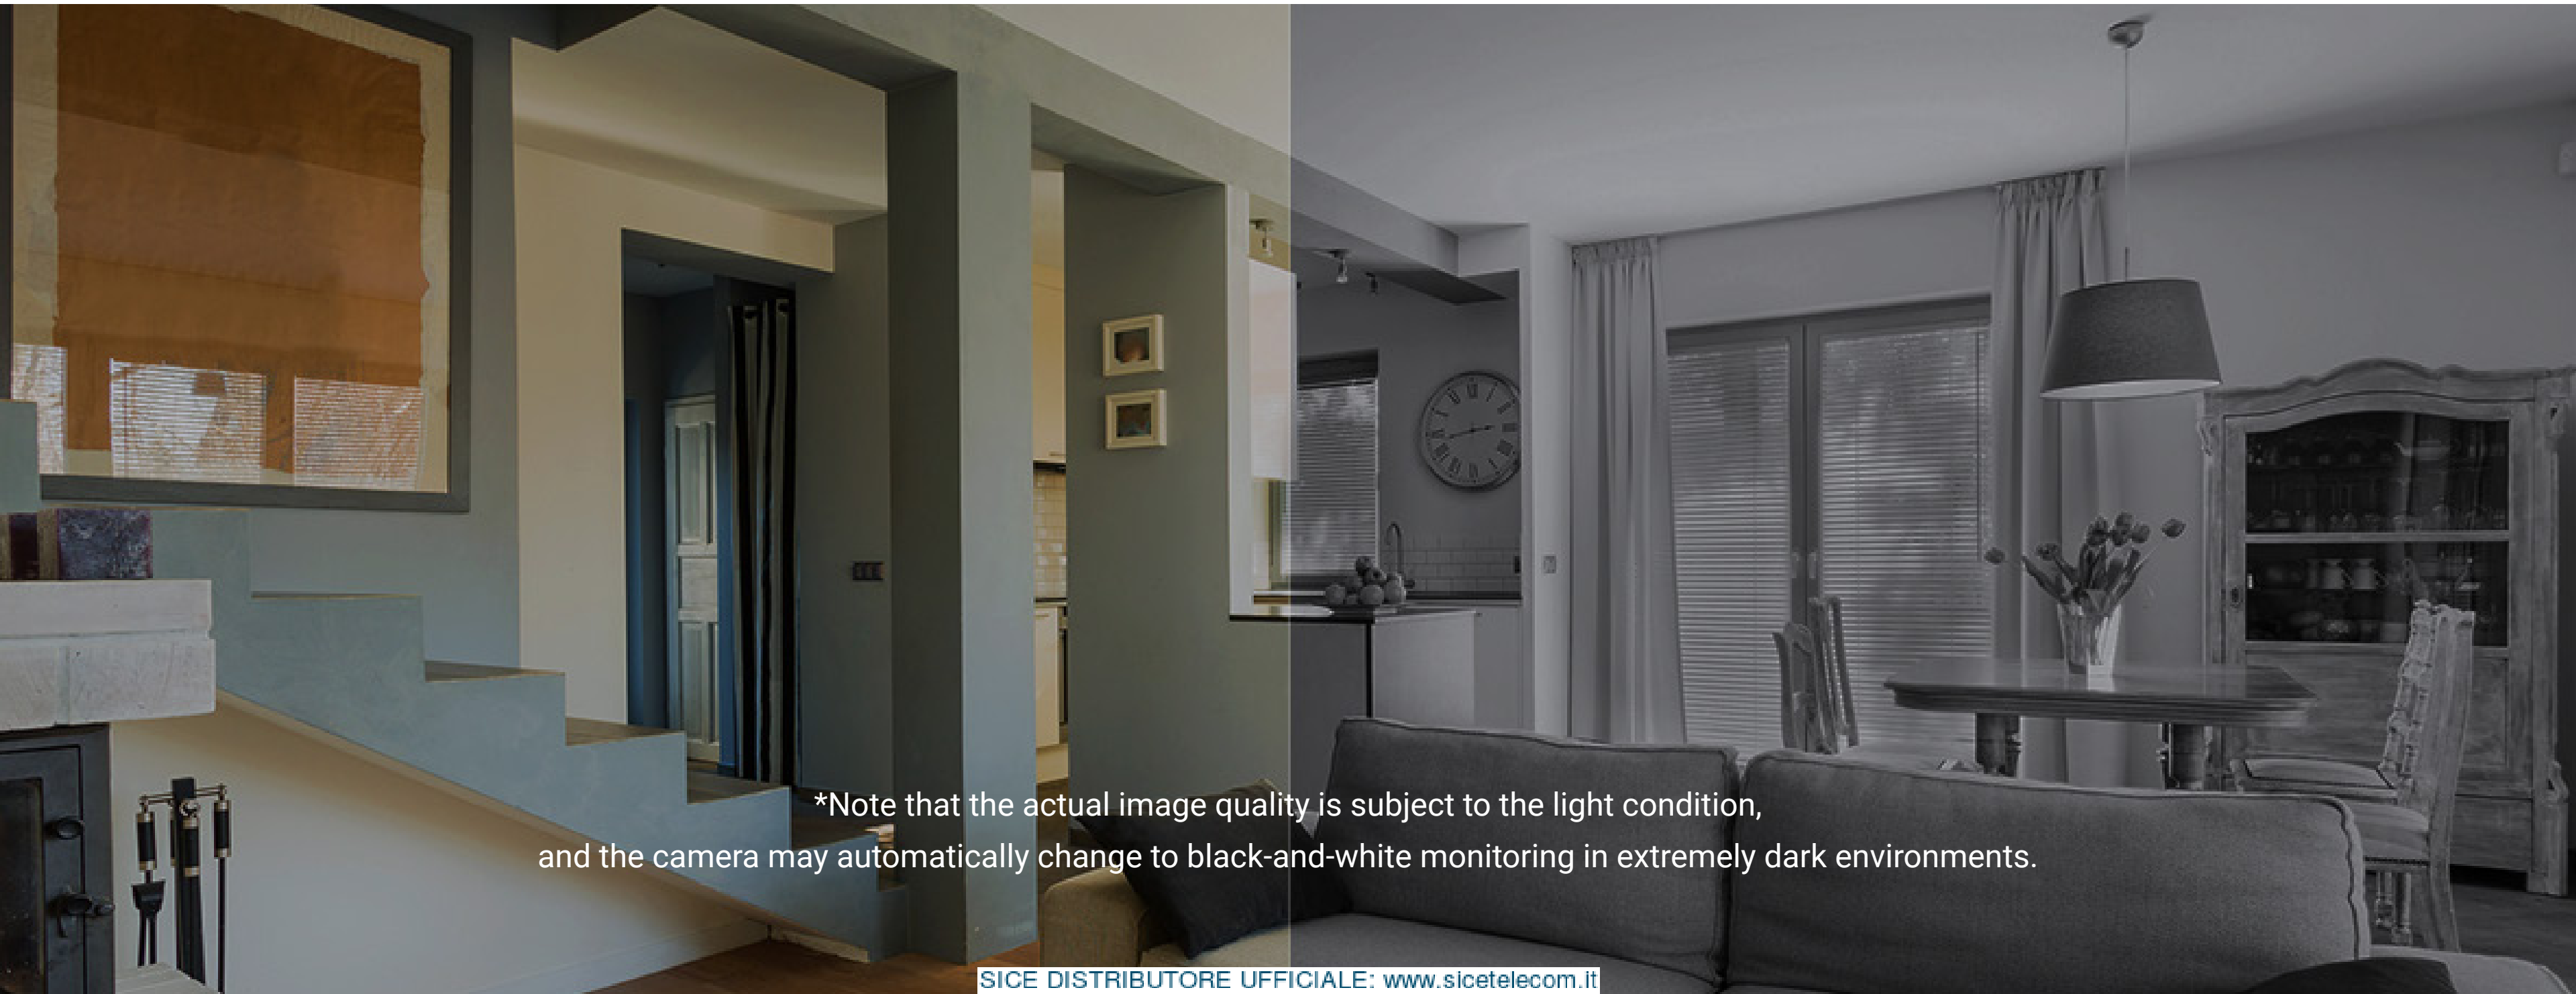

Clearer vision despite the dim light.

With its powerful starlight lens, the upgraded C6CN excels at image clarity and quality, enabling color vision* even in low light conditions where many other cameras may switch to black-and-white video.

It is a must-have for reliable, 7/24 home protection.

*Note that the actual image quality is subject to the light condition, and the camera may automatically change to black-and-white monitoring in extremely dark environments.