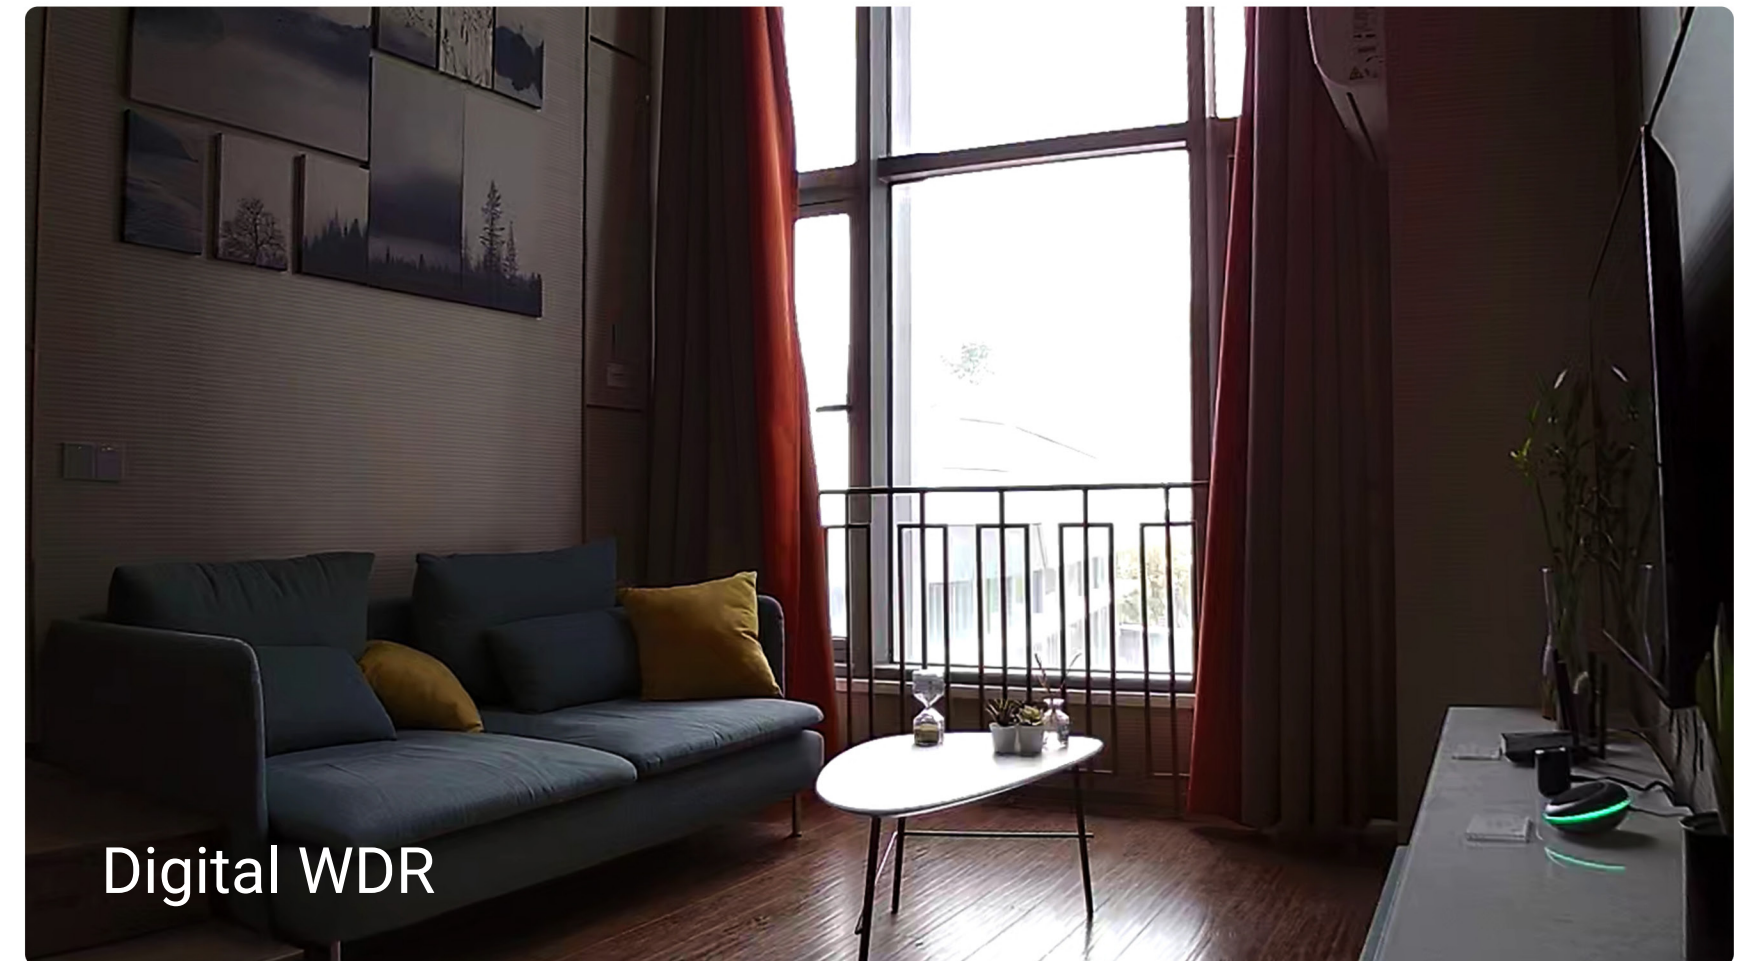

True-WDR for truly clear images.

The new C6CN Camera uses sensor-based True-WDR technology to eliminate overexposure or underexposure in high-contrast scenes, delivering evenly-bright images from dawn to dusk.