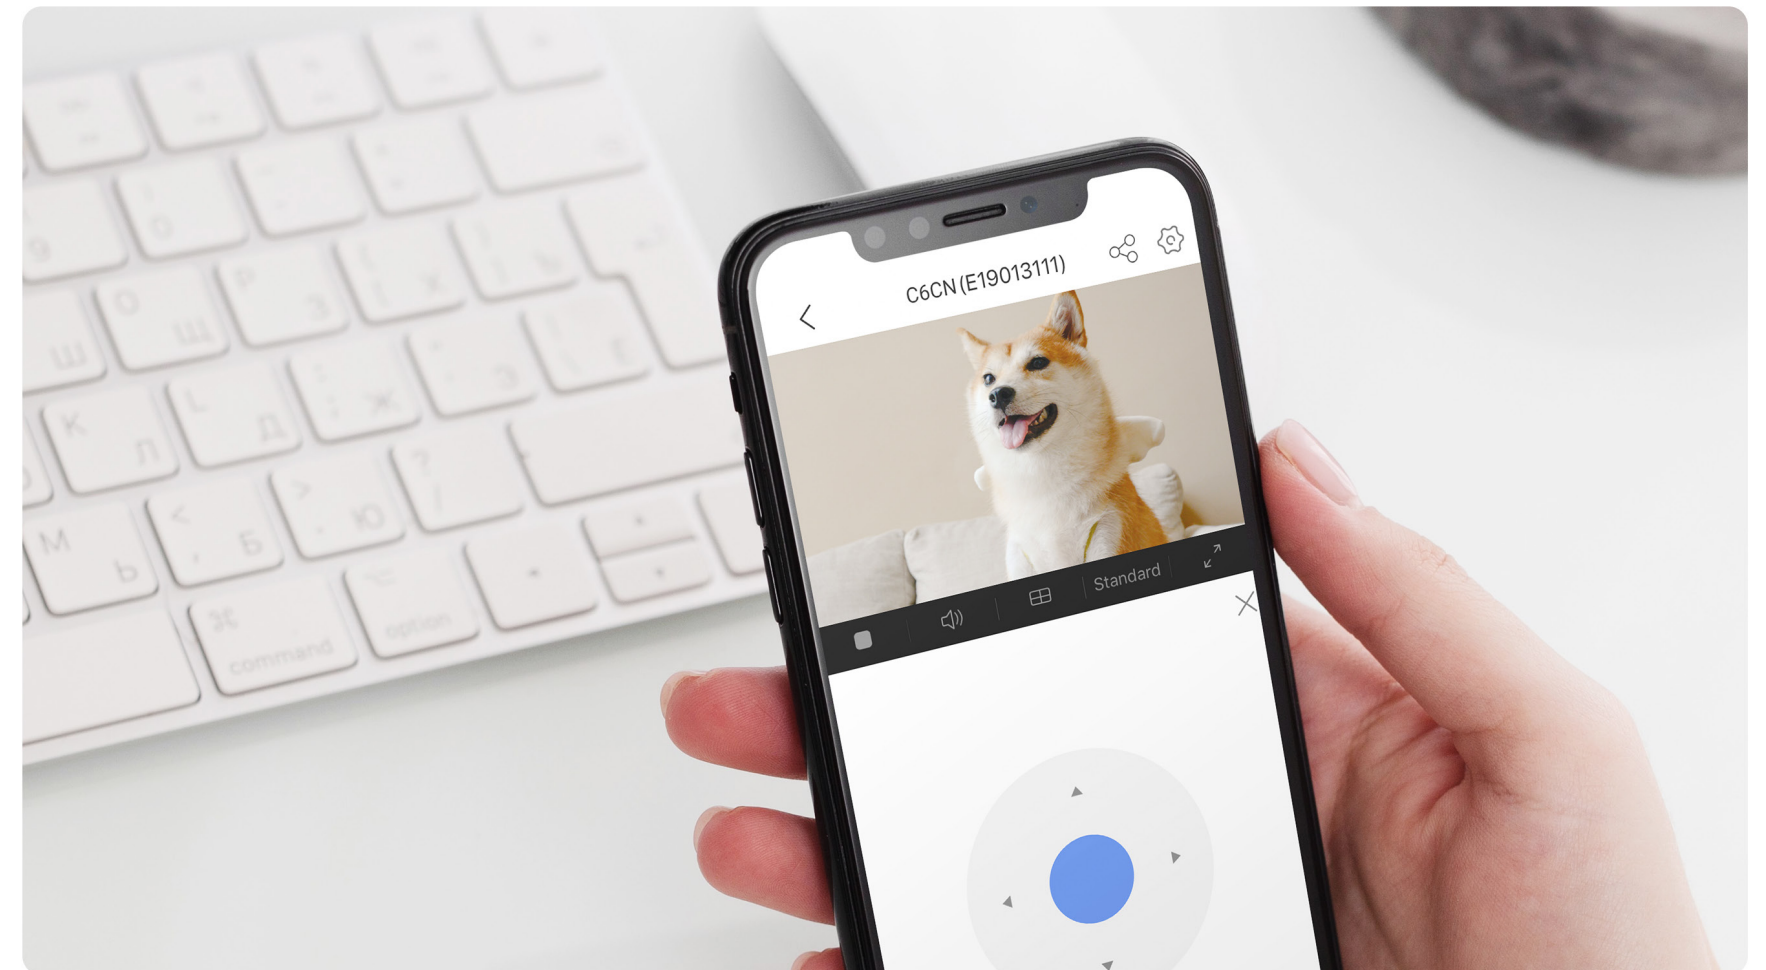

# Two-way conversations.

Use the EZVIZ App on your mobile device to call home when you are away. Enjoy the opportunity to have a conversation now that both sides can speak to each other as with a normal phone call.