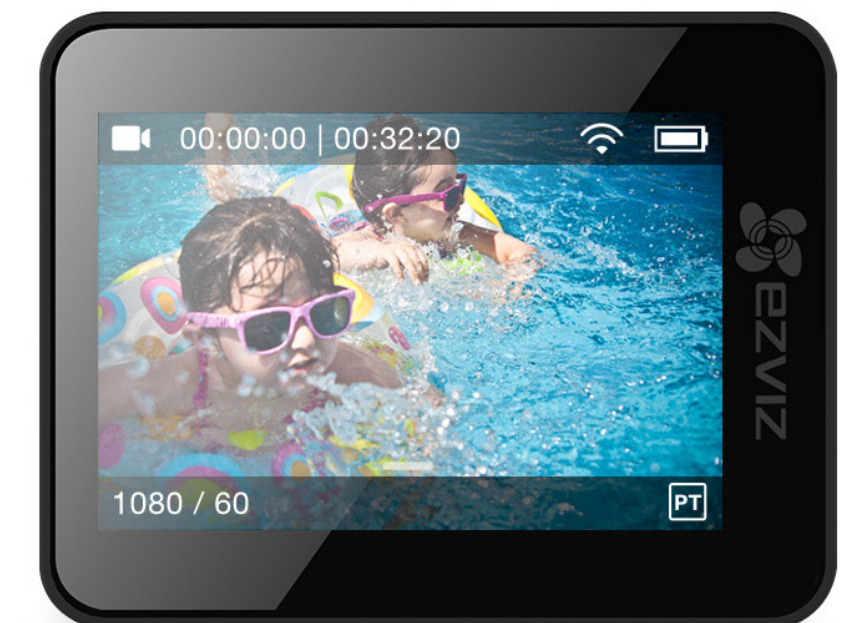

Action Camera Mode
Dash Camera Mode

Supports up to
256GB SD card

Emergency
Recording

App Preview,
Control and Sharing

150°
ultra-Wide
Angle

Wi-Fi

Bluetooth 4.0

Distortion Correction

WDR Wide
Dynamic Range

Diversified
Multi-Scenario
Accessories

Easy switching between two modes

The S2 handles your different needs by seamlessly switching to the right camera mode.

Great performance

The S2 offers Full HD 1080p recording, maximum 60fps high-speed recording and a 150° ultra-wide viewing angle. A camera that achieves a balance between picture quality and power consumption.

60 Full HD frames at 1080p

Images are recorded at 60 fps-even the license plates of moving vehicles can be captured with ease.

2-inch 320*240 HD IPS touch screen

Simple and easy to replay videos and view images. The IPS display delivers an outstanding visual experience.