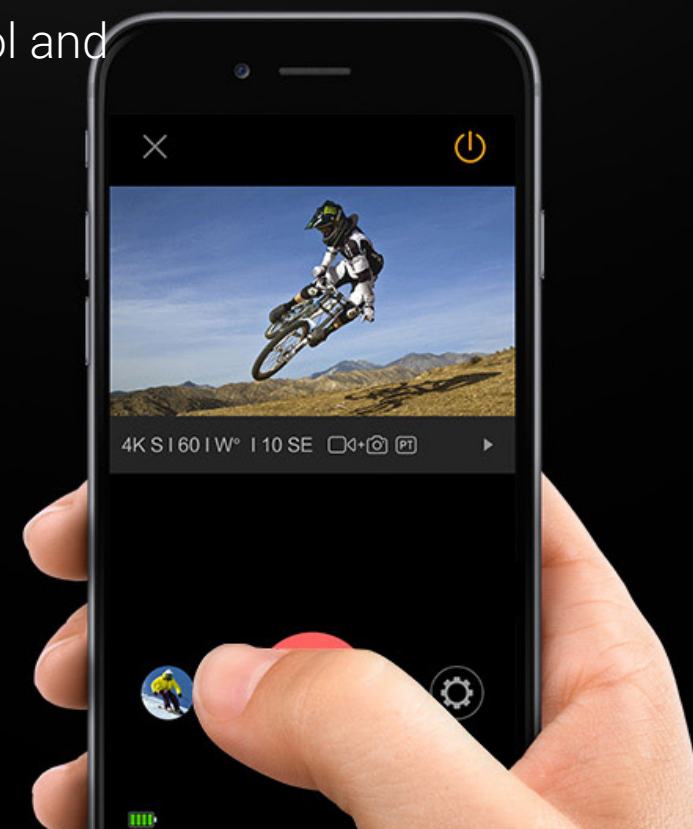

60 Full HD frames at 1080p

Images are recorded at 60 fps-even the license plates of moving vehicles can be captured with ease.

2-inch 320*240 HD IPS touch screen

Simple and easy to replay videos and view images. The IPS display delivers an outstanding visual experience.

Action Mode and Dash Cam Mode

Two modes in one device. Users can switch between modes based on their needs. Dash Cam Mode enables:

Front proximity alarm

Speed limit alert

Emergency recording

Lane departure notification

Emergency recording

The built-in G-Sensor monitors the status of your car in real time. In the event of a collision, the captured footage cannot be recorded over or deleted.

Built-in Bluetooth and Wi-Fi

Integrates with mobile apps and remote control for convenient use. Users can also easily preview, control and share images and videos via the EZVIZ SPORTS App.

6 layers of full glass HD lenses and 150° ultra-wide angle