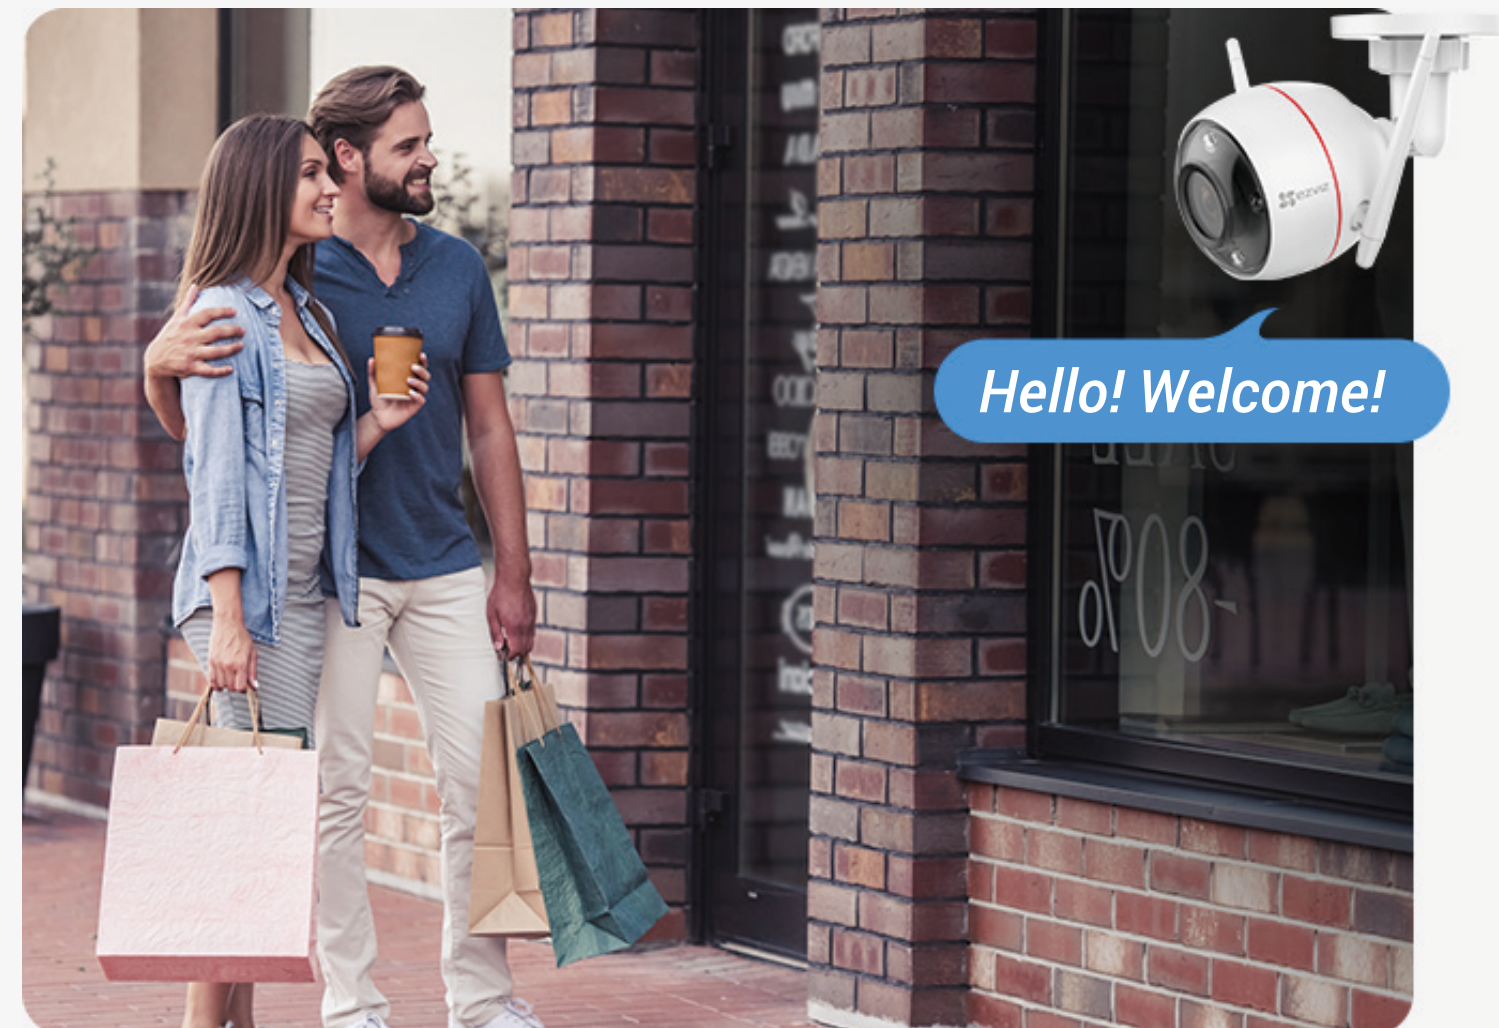

## DIY alerts.

Along with default alert sounds, the camera also allows you to record three 10-second audio messages to either welcome or deter visitors. Try something like, "Hello! Welcome!" Or perhaps, "Get away from my house!" It's time to be creative!