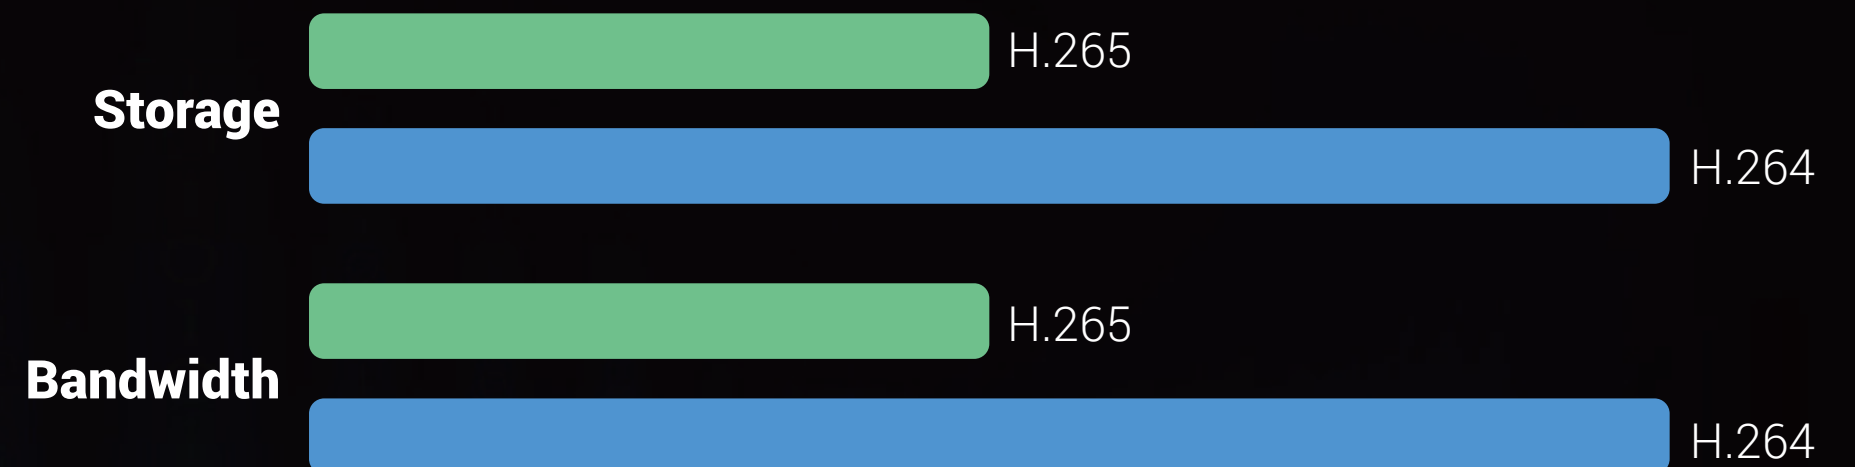

Enhanced connection.

Boasting wall-penetration and anti-interference capabilities, the dual-antenna C3W Color Night Vision camera handles long-range transmission easily. Enjoy the confidence to install the camera at the front gate or in your yard while maintaining a steady and reliable connection.

Save money on storage and bandwidth.

The camera features the advanced H.265 video compression technology, achieving better video quality with only half the bandwidth and half the storage space of the previous H.264 video compression standard.