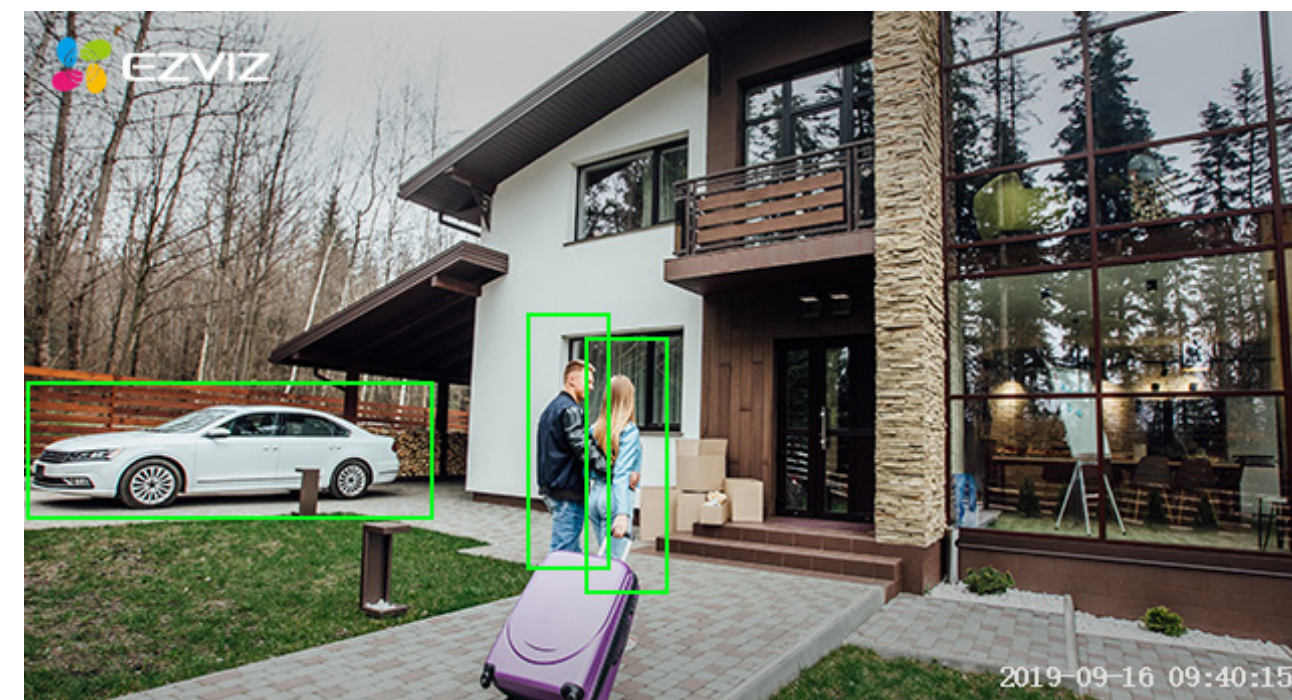

Customizable Voice Alerts

The first dual-lens seen on a security camera.

In the dual-2 MP camera setup, vivid color imaging is accomplished using two lenses – one lens records the ambient brightness and the other captures color information. Then the two images are merged using EZVIZ's own proprietary algorithm to create an image that is rich in details and realistic color.

Motion-triggered recording of people and vehicles.

With a built-in deep learning model, the C3X can detect the motion of person and vehicle shapes in real-time. Now you can receive the precise motion alerts you've always wanted. When no one is watching, the C3X takes the shift for you.

Actively protects places that matter.

The C3X lets you draw particular zones on the EZVIZ App to protect what matters to you the most. You can decide whether you want to keep people, cars, or both out of the zones. Upon detection of objects of interest, the camera will issue a loud siren and flash the strobe light to drive intruders away. You'll receive a notification in a split second.