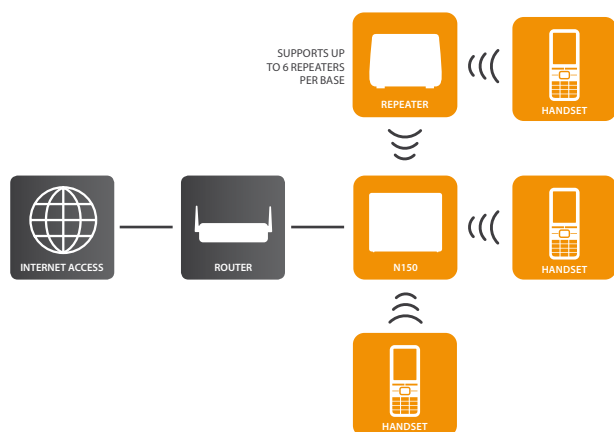

Gigaset pro

Technical data:

Features

- Forwards display information and settings from the base station to the handset within the extended reception range
- Supports automatic handover of calls within the reception range
- Automatic synchronisation of the handsets when located within the reception range of a repeater
- Button for registration and reset

Configuration

- Repeater ranges may overlap
- The number of repeaters is independent of the number of handsets in operation
- Usage over several floors or apartments
- Repeaters should only be installed indoor

Compatibility

- Fully compatible to Gigaset pro handsets and singlecell base stations
- Backward compatible to the rest of Gigaset products supporting DECT Repeater

Connectivity

Hardware

- Desktop or wall mountable
- Indoor use (IP20)
- Status LED and paging key
- Power-saving 230-V switching power supply
- Colour: Black

DECT interface

- Frequency: 1.88 to 1.90 GHz (EMEA), DECT shifted
- DECT EN 300 175-x
- DECT radio coverage up to 50 m indoors and 300 m outdoors
- DECT latest security standard

Green office

- Up to 60% less energy consumption, thanks to an energy-saving power supply

Dimensions

- Base: 131 mm (L) x 111 mm (H) x 50 mm (W)
- Weight: 154g
- Packaging : 224 x 166 x 60 mm
- Overall weight of the sales packaging approx. 367 gr

Contents of the packaging

- 1x Gigaset DECT Repeater
- 1x Power supply unit
- 1x User manual

Environmental conditions

- Operating temperature between 0 to +45° C
- Storage temp between -20 to +70° C
- Relative Humidity between 20% and 90%, non condensating
- Power consumption Standby: 0.7 W, during call: 0.9 W

Approvals

- CE
- Two-year warranty

¹ Country, network and base station dependent

It's your best choice.

Gigaset's new professional line provides businesses with tailor-made, communication-enhancing phone systems. Discover more! Contact your Gigaset pro representative or visit gigasetpro.com