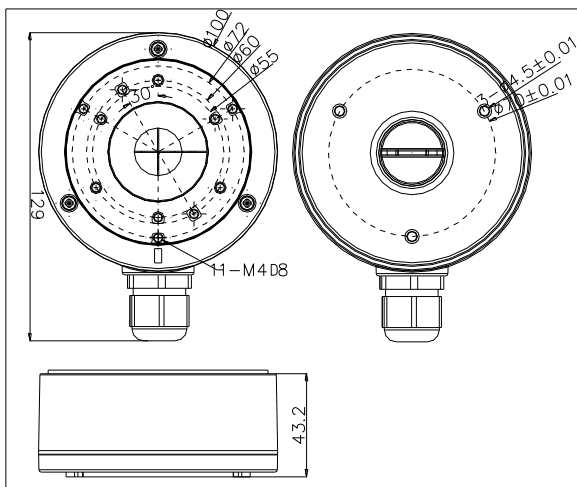

DS-1280ZJ-XS

Junction Box for Dome(Bullet) Camera

Features:

- Aluminum alloy material with surface spray treatment
- Cable hole on bracket makes the feature better

Dimension:

Note: The actual bracket may vary from the picture above.

Order Model:

DS-1280ZJ-XS

Parameter:

Model	DS-1280ZJ-XS
Parameters	Junction Box for Dome(Bullet) Camera
Appearance	Hikvision White
Material	Aluminum Alloy
Dimension	Φ 100 x 43.2 x 129mm
Weight	320g

Notice:

- The bracket should be installed on flat wall
- Waterproof rubber is necessary for outdoor application
- The wall must be capable of supporting over 3 times as much as the total weight of the camera and the mount.
- The maximum load capacity of the bracket is **4.5KG**