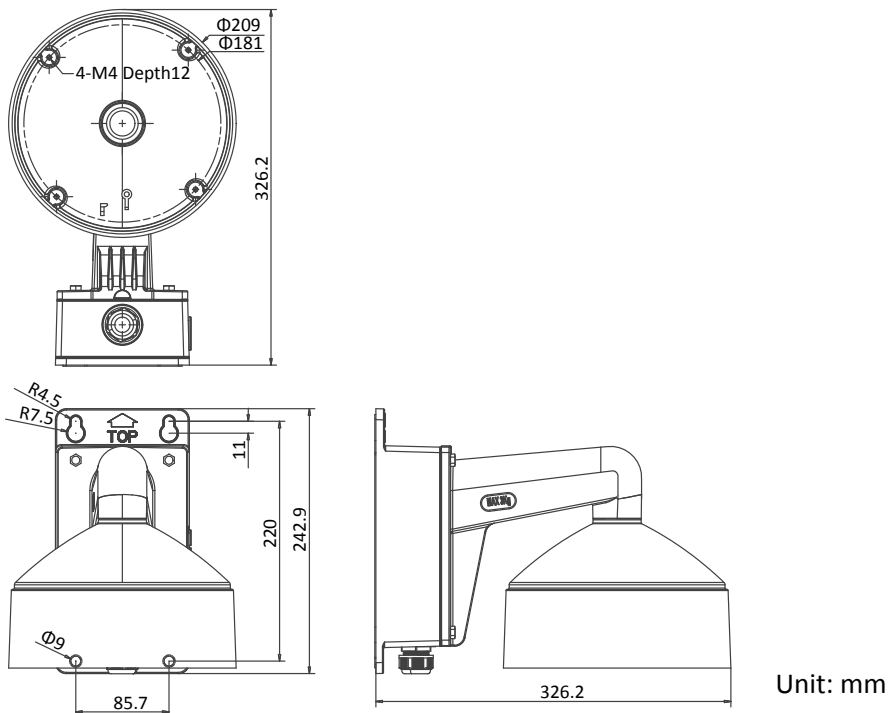

DS-1273ZJ-DM30-B

Wall Mounting Bracket for Dome Camera

Features

- Aluminum alloy material with surface spray treatment
- Waterproof design
- Design of cap is for convenient wiring

Dimension

Available Model

DS-1273ZJ-DM30-B

Parameters

Model	DS-1273ZJ-DM30-B
Parameters	Wall Mounting Bracket for Dome Camera
Appearance	Hikvision White
Material	Aluminum Alloy
Dimension	Φ209×243×326mm
Weight	2500g

Notes

- The bracket should be installed on flat wall
- Waterproof rubber is necessary for outdoor application
- The wall must be capable of supporting over 3 times as much as the total weight of the camera and the mount.
- The maximum load capacity of the bracket is 3KG