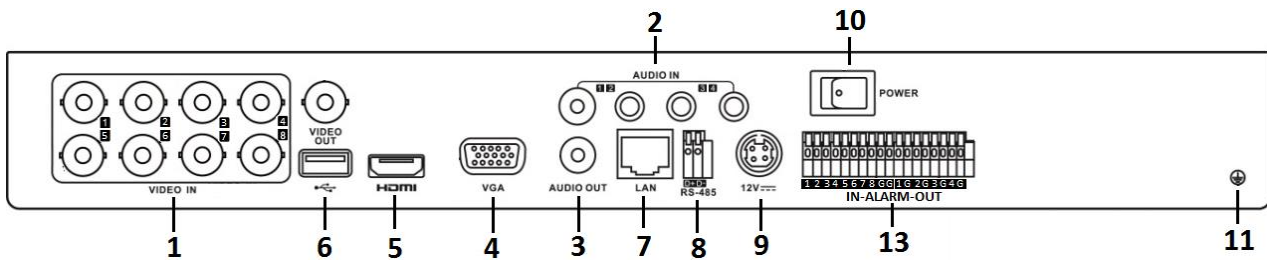

Physical Interfaces

NOTE

The rear panel of DS-7204/7216HUHI-K2 provides 4/16 video input interfaces.

Index	Description	Index	Description
1	VIDEO IN	8	RS-485 Serial Interface
2	AUDIO IN, RCA Connector	9	12 VDC Power Input
3	AUDIO OUT, RCA Connector	10	Power Switch
4	VGA Interface	11	GND
5	HDMI Interface	12	VIDEO OUT
6	USB Interface	13	Alarm In/Out
7	LAN Network Interface