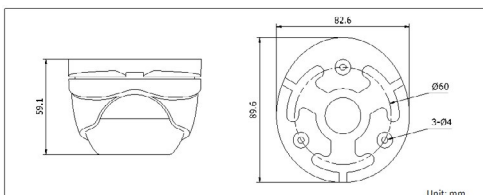

DS-2CE56C2T-IRM

HD720P Turbo HD Turret Camera

Key features

- HD720P Video Output
- Adopt HDTVl Technology
- True Day/Night
- DNR, Smart IR
- 20m IR distance
- IP66 weatherproof

Dimensions

Accessories

Indoor/outdoor wall mount
DS-1272ZJ-110-TRS

Video balun
DS-1H18

Available models

DS-2CE56C2T-IRM

DS-2CE56C2T-IRM	
Camera	
Image Sensor	1/3" Progressive Scan CMOS
Effective Pixels	1280(H)*720(V)
Min. Illumination	0.01 Lux @(F1.2,AGC ON), 0 Lux with IR
Shutter Time	1/25(1/30) s to 1/50,000 s
Lens	3.6mm (2.8mm, 6mm optional) Angle of View: 76.88°(3.6mm), 99.73°(2.8mm), 50.1°(6mm)
Lens Mount	M12
Angle Adjustment	Pan: 0 - 360°, Tilt: 0 - 90°, Rotation: 0 - 360°
Day & Night	ICR
Synchronization	Internal synchronization
Video Frame Rate	25 fps (PAL) / 30 fps (NTSC)
HD Video Output	1 Analog HD output
S/N Ratio	More than 52dB
General	
Working Temperature/ Humidity	-40 °C - 60 °C (-40 °F - 140 °F) Humidity 90% or less (non-condensing)
Power Supply	12 VDC
Power Consumption	Max. 3.5W
Weather Proof Ratings	IP66
IR Range	Up to 20m
Dimensions	89.6 × 59.1 mm (3.53" × 2.33")
Weight	400 g (0.88 lb)