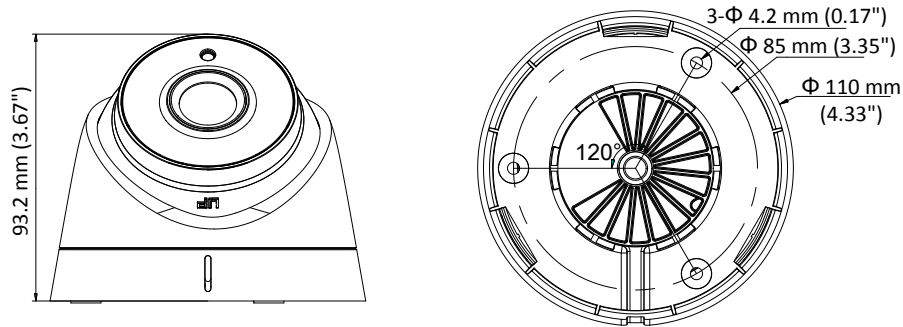

Order Models

DS-2CE56D8T-IT3E

* PoC function is only available when cooperating with DS-1TPXXX.

Dimension

Accessory

Distributed by