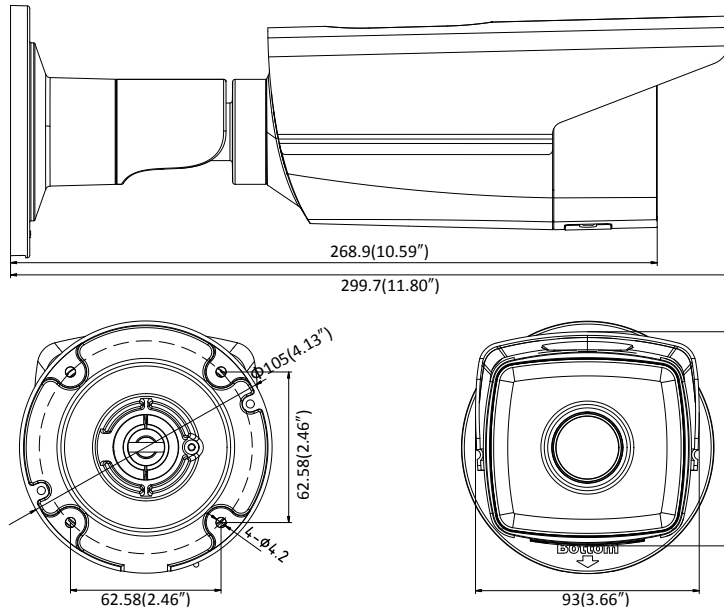

Dimensions

Unit: mm

Accessories

Distributed by

HIKVISION®

Headquarters

No.555 Qianmo Road, Binjiang District,
Hangzhou 310051, China
T +86-571-8807-5998
overseasbusiness@hikvision.com

Hikvision USA
T +1-909-895-0400
sales.usa@hikvision.com

Hikvision Australia
T +61-2-8599-4233
salesau@hikvision.com

Hikvision India
T +91-22-28469900
sales@pramahikvision.com

Hikvision Canada
T +1-866-200-6690
sales.canada@hikvision.com

Hikvision Thailand
T +662-275-9949
sales.thailand@hikvision.com

Hikvision Europe
T +31-23-5542770
sales.eu@hikvision.com

Hikvision Italy
T +39-0438-6902
info.it@hikvision.com

Hikvision Brazil
T +55 11 3318-0050
Latam.support@hikvision.com

Hikvision Turkey
T +90 (216)521 7070- 7074
sales.tr@hikvision.com

Hikvision Malaysia
T +601-7652-2413
sales.my@hikvision.com

Hikvision UK & Ireland
T +01628-902140
sales.uk@hikvision.com

Hikvision South Africa
Tel: +27 (10) 0351172
sale.africa@hikvision.com

Hikvision France
T +33(0)1-85-330-450
info.fr@hikvision.com

Hikvision Kazakhstan
T +7-727-9730667
nikia.panfilov@hikvision.ru

Hikvision Vietnam
T +84-974270888
sales.vt@hikvision.com

Hikvision UAE
T +971-4-4432090
salesme@hikvision.com

Hikvision Singapore
T +65-6684-4718
sg@hikvision.com

Hikvision Spain
T +34-91-737-16-55
info.es@hikvision.com

Hikvision Tashkent
T +99-87-1238-9438
uzb@hikvision.ru

Hikvision Hong Kong
T +852-2151-1761
info.hk@hikvision.com

Hikvision Russia
T +7-495-669-67-99
saleru@hikvision.com

Hikvision Korea
T +82-(0)31-731-8817
sales.korea@hikvision.com

Hikvision Poland
T +48-22-460-01-50
info.pl@hikvision.com

Hikvision Indonesia
T +62-21-2933759
Sales.Indonesia@hikvision.com

Hikvision Colombia
sales.colombia@hikvision.com