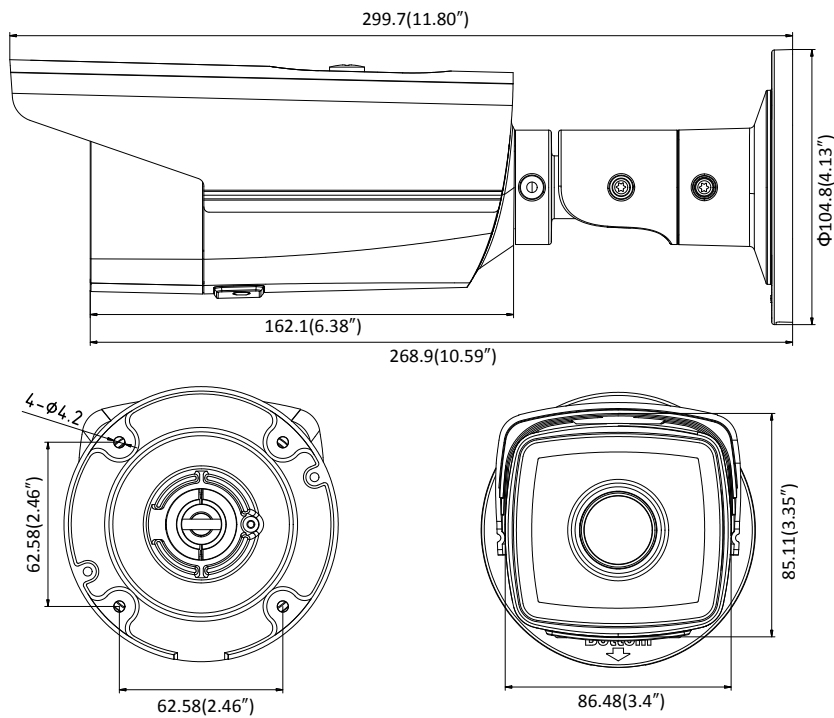

Dimensions

Unit: mm

Accessories

Distributed by

HIKVISION

Headquarters
No.555 Qianmo Road, Binjiang District,
Hangzhou 310051, China
T +86-571-8807-5998
overseasbusiness@hikvision.com

Hikvision USA
T +1-909-895-0400
sales.usa@hikvision.com

Hikvision Italy
T +39-0438-6902
info.it@hikvision.com

Hikvision Singapore
T +65-6684-4718
sg@hikvision.com

Hikvision Africa
T +27 (0) 0351172
sale.africa@hikvision.com

Hikvision Europe
T +31-23-55-42-770
info.eu@hikvision.com

Hikvision France
T +33(0)1-85-330-450
info.fr@hikvision.com

Hikvision Oceania
T +61-2-8599-4233
salesau@hikvision.com

Hikvision Hong Kong
T +852-2151-1761

Hikvision Middle East
T +971-4-8816086
salesme@hikvision.com

Hikvision Spain
T +34-91-737-16-55
info.es@hikvision.com

Hikvision Canada
T +1-909-895-0400
sales.usa@hikvision.com

Hikvision Russia
T +7-495-669-67-99
sateru@hikvision.com

Hikvision Poland
T +48-22-460-01-50
poland@hikvision.com

Hikvision Korea
T +82-31-731-8841
sales.korea@hikvision.com

Hikvision India
T +91-22-28469900
sales@pramahikvision.com

Hikvision UK
T +01628-902140
support.uk@hikvision.com

Hikvision Brazil
T +55 11 3318-0050
Latam.support@hikvision.com