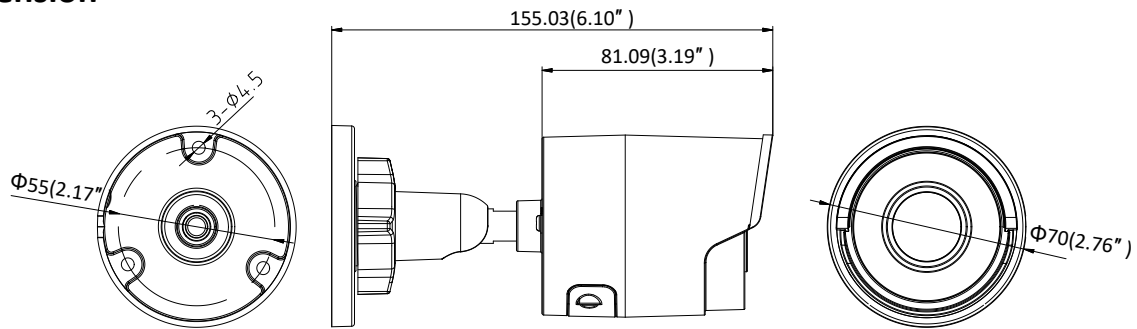

Dimension

Unit: mm

Accessory

Distributed by