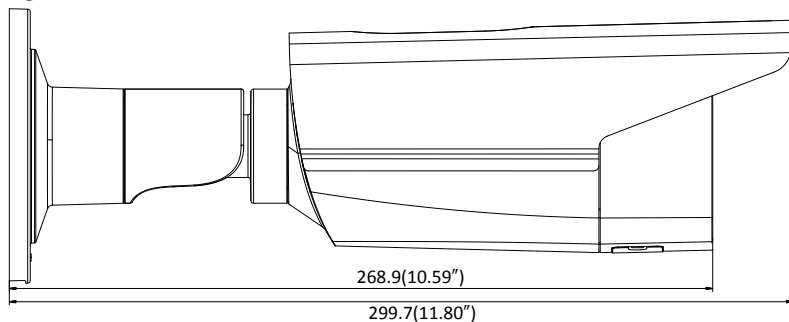

Dimensions

Unit: mm