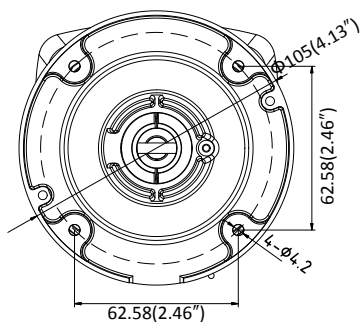

Dimensions

Unit: mm