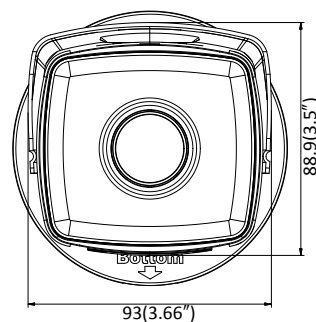

Dimensions

Unit: mm