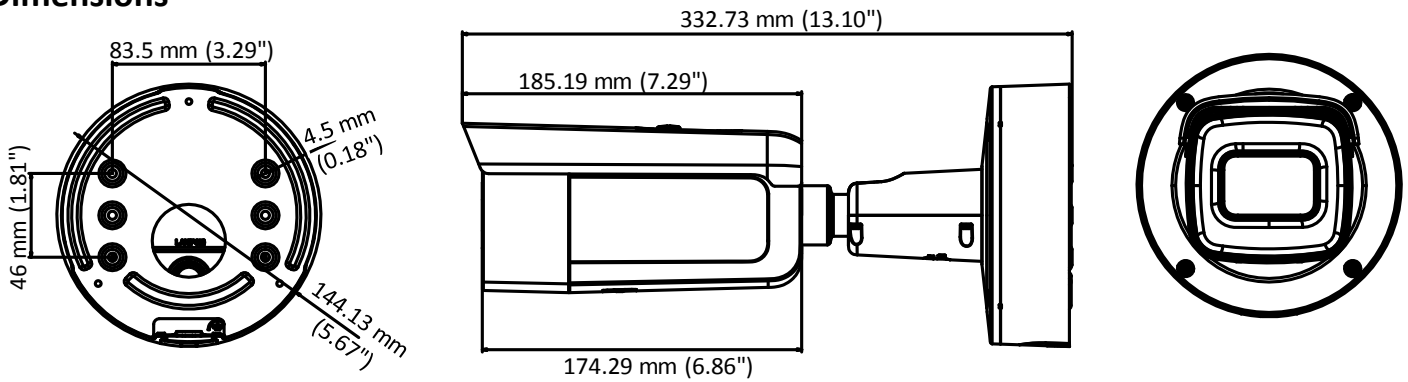

Available Model:

DS-2CD2685FWD-IZS

Dimensions