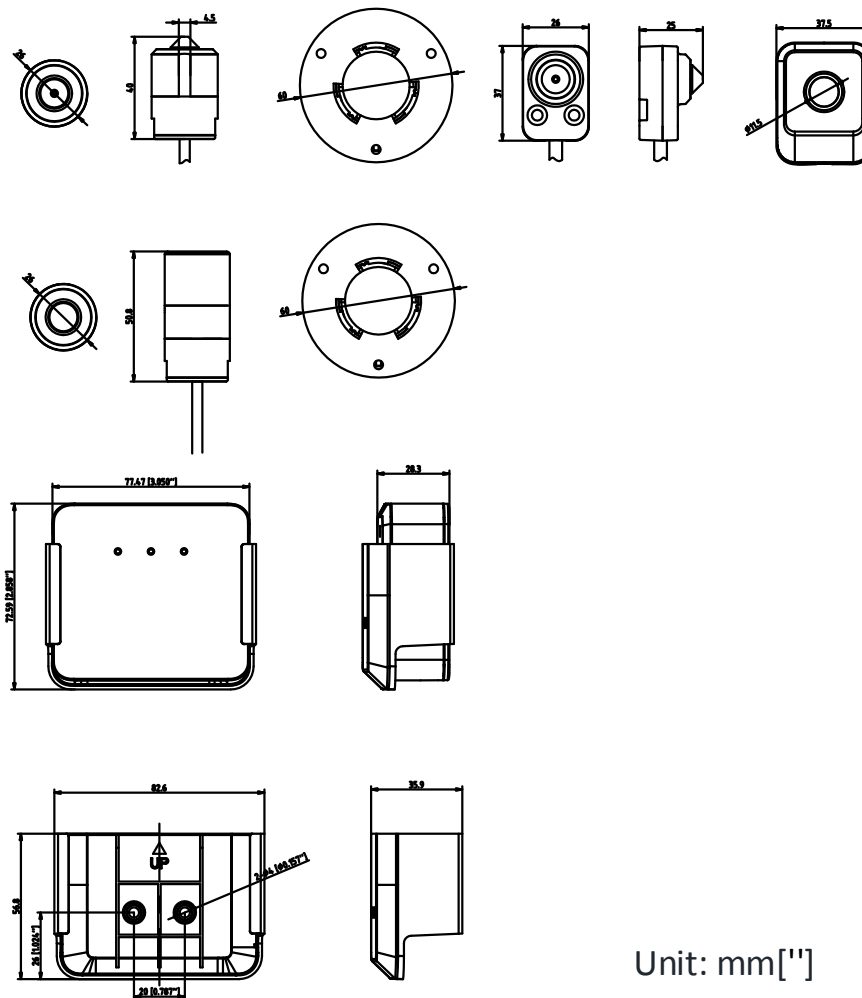

Material	Camera: Plastic Lens: Metal
Dimensions	Camera: 77.1 × 69 × 26 mm (3.04" × 2.72" × 1.02") With package: 254 × 164 × 130 mm (10" × 6.46" × 5.12")
Weight	Camera: 87 g (0.19 lbs.) With package: 220 g (0.49 lbs)

L10

L20

L30

*\*Connecting cable is included for each sensor unit*

## Dimension

Unit: mm["]

Distributed by