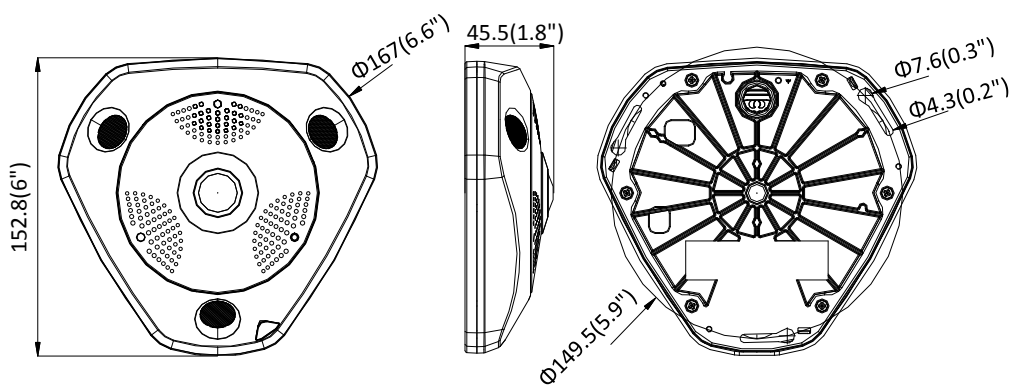

Power Consumption	12 VDC, 1A, 15W PoE (802.3at, 42.5 to 57V), 0.4A to 0.3A
Protection Level (-V)	IP66, IK10
Material	Metal
Dimensions	With -V model: 167 × 152.8 × 50 mm (6.6" × 6" × 2") Without -V model: 167 × 152.8 × 45.5 mm (6.6" × 6" × 1.8")
Weight	Approx. 1400 g (3.09 lbs)

## Dimensions

With -V Model

Without -V Model