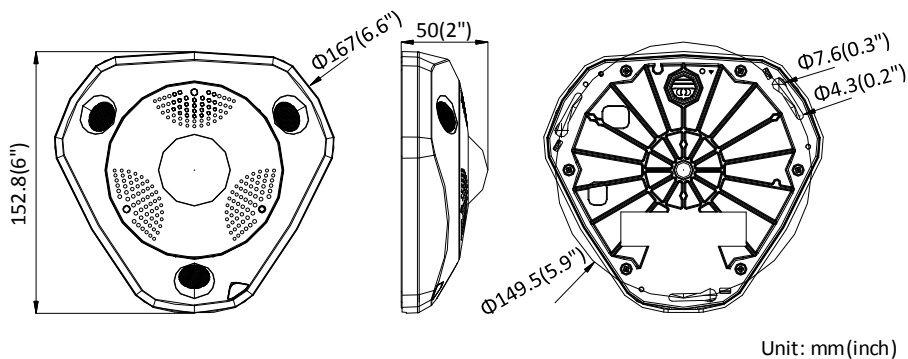

Power Consumption	12 VDC, 1A, 15W PoE (802.3at, 42.5 to 57V), 0.4A to 0.3A
Protection Level (-V)	IP66, IK10
Material	Metal
Dimensions	With -V model: 167 × 152.8 × 50 mm (6.6" × 6" × 2") Without -V model: 167 × 152.8 × 45.5 mm (6.6" × 6" × 1.8")
Weight	Approx. 1400 g (3.09 lbs)

Available Model

DS-2CD63C5G0-I (2 mm); DS-2CD63C5G0-IS (2 mm), DS-2CD63C5G0-IV (2 mm), DS-2CD63C5G0-IVS (2 mm)

Dimensions

With -V Model