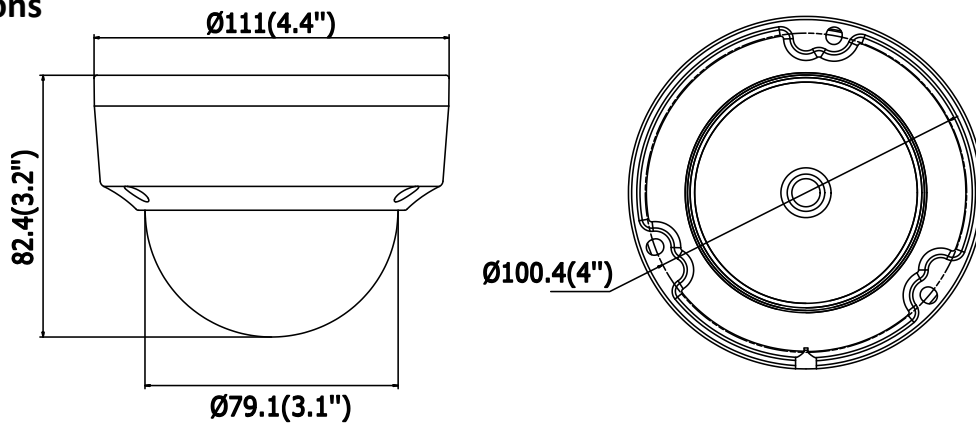

Dimensions

Unit: mm

Accessories

DS-1259ZJ

DS-1272ZJ-110

DS-1272ZJ-110B

DS-1271ZJ-110

DS-1280ZJ-DM18

DS-1276ZJ

DS-1275ZJ

DS-1250ZJ

Distributed by