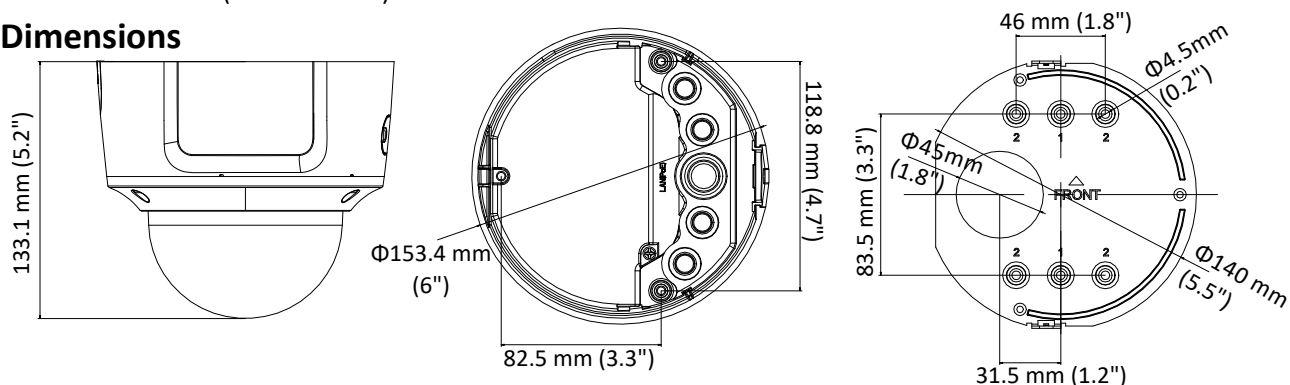

Available Model:

DS-2CD2763G0-IZS (2.8 to 12 mm)

Dimensions

Accessories

DS-1475ZJ-SUS
Vertical Pole Mount

DS-1476ZJ-SUS
Corner Mount

Distributed by

HIKVISION®

Headquarters

No.555 Qianmo Road, Binjiang District,
Hangzhou 310051, China
T +86-571-8807-5998
overseasbusiness@hikvision.com

Hikvision USA
T +1-909-895-0400
sales.usa@hikvision.com

Hikvision Italy
T +39-0438-6902
info.it@hikvision.com

Hikvision Singapore
T +65-6684-4718
sg@hikvision.com

Hikvision Africa
T +27 (10) 0351172
sale.africa@hikvision.com

Hikvision Europe
T +31-23-55-42-770
info.eu@hikvision.com

Hikvision France
T +33(0)1-85-330-450
info.fr@hikvision.com

Hikvision Oceania
T +61-2-8599-4233
salesau@hikvision.com

Hikvision Hong Kong
T +852-2151-1761

Hikvision Middle East
T +971-4-8816086
salesme@hikvision.com

Hikvision Spain
T +34-91-737-16-55
info.es@hikvision.com

Hikvision Canada
T +1-909-895-0400
sales.usa@hikvision.com

Hikvision Russia
T +7-495-669-67-99
saleru@hikvision.com

Hikvision Poland
T +48-22-460-01-50
poland@hikvision.com

Hikvision Korea
T +82-31-731-8841
sales.korea@hikvision.com

Hikvision India
T +91-22-28469900
sales@pramahikvision.com

Hikvision UK
T +01628-902140
support.uk@hikvision.com

Hikvision Brazil
T +55 11 3318-0050
Latam.support@hikvision.com