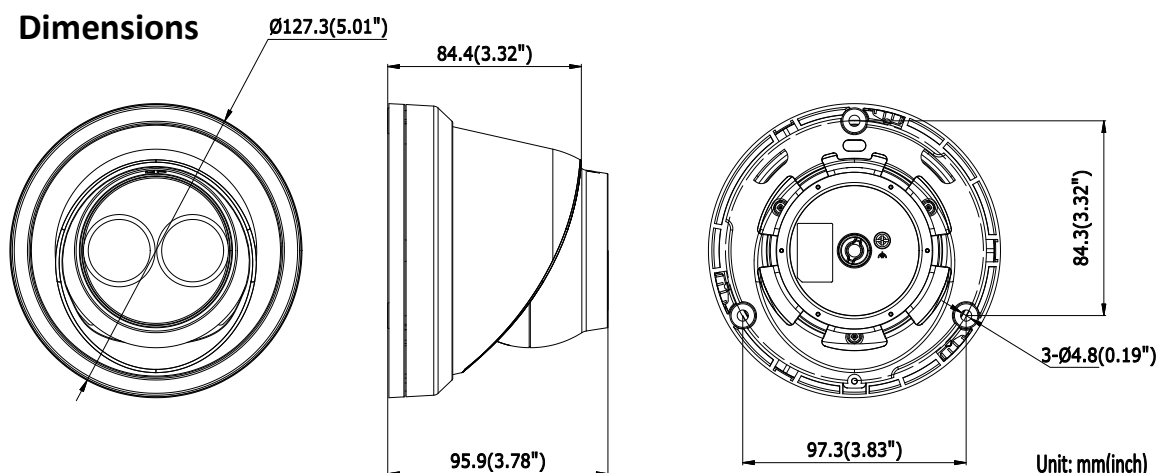

Dimensions

Accessories

Distributed by