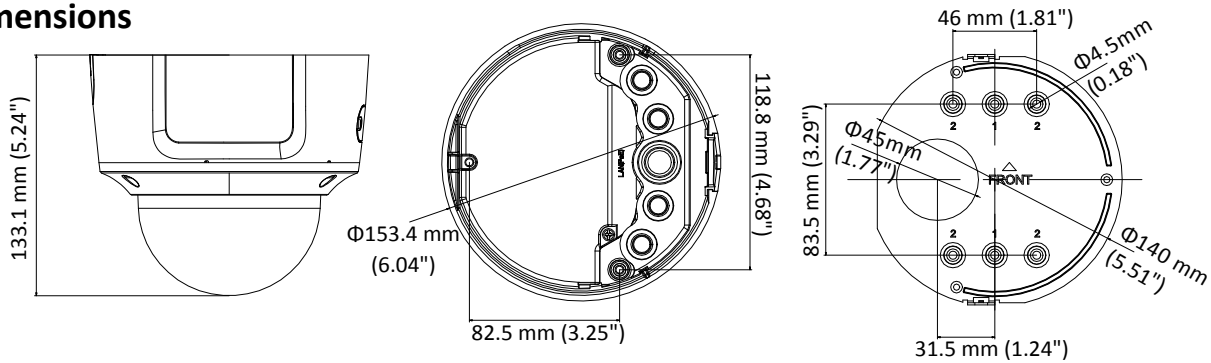

Dimensions

Accessories

DS-1475ZJ-SUS
Vertical Pole Mount

DS-1476ZJ-SUS
Corner Mount

HIKVISION®

Headquarters

No.555 Qianmo Road, Binjiang District,
Hangzhou 310051, China
T +86-571-8807-5998
overseasbusiness@hikvision.com

Hikvision USA
T +1-909-895-0400
sales.usa@hikvision.com

Hikvision Australia
T +61-2-8599-4233
salesau@hikvision.com

Hikvision India
T +91-22-28469900
sales@pramahikvision.com

Hikvision Canada
T +1-866-200-6690
sales.canada@hikvision.com

Hikvision Thailand
T +662-275-9949
sales.thailand@hikvision.com

Hikvision Europe
T +31-23-5542770
sales.eu@hikvision.com

Hikvision Italy
T +39-0438-6902
info.it@hikvision.com

Hikvision Brazil
T +55 11 3318-0050
Latam.support@hikvision.com

Hikvision Turkey
T +90 (216)521 7070- 7074
sales.tr@hikvision.com

Hikvision Malaysia
T +601-7652-2413
sales.my@hikvision.com

Hikvision UK & Ireland
T +01628-902140
sales.uk@hikvision.com

Hikvision South Africa
Tel: +27 (10) 0351172
sale.africa@hikvision.com

Hikvision France
T +33(0)1-85-330-450
info.fr@hikvision.com

Hikvision Kazakhstan
T +7-727-9730667
nikia.panfilov@hikvision.ru

Hikvision Vietnam
T +84-974270888
sales.vt@hikvision.com

Hikvision UAE
T +971-4-4432090
salesme@hikvision.com

Hikvision Singapore
T +65-6684-4718
sg@hikvision.com

Hikvision Spain
T +34-91-737-16-55
info.es@hikvision.com

Hikvision Tashkent
T +99-87-1238-9438
uzb@hikvision.ru

Hikvision Hong Kong
T +852-2151-1761
info.hk@hikvision.com

Hikvision Russia
T +7-495-669-67-99
sateru@hikvision.com

Hikvision Korea
T +82-(0)31-731-8817
sales.korea@hikvision.com

Hikvision Poland
T +48-22-460-01-50
info.pl@hikvision.com

Hikvision Indonesia
T +62-21-2933759
Sales.Indonesia@hikvision.com

Hikvision Colombia
sales.colombia@hikvision.com