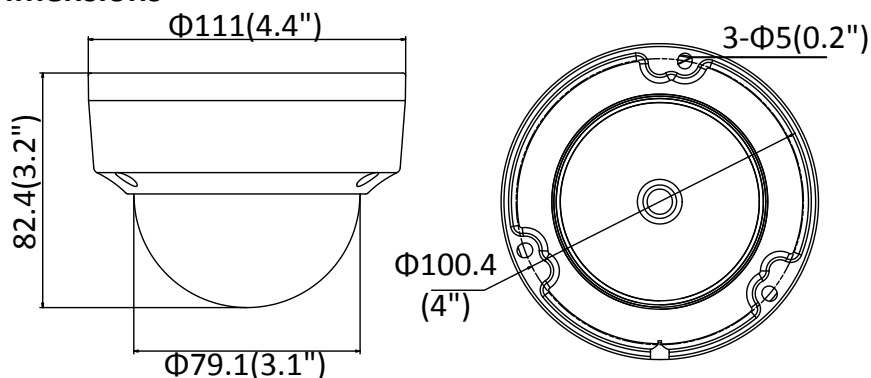

Dimensions

Unit: mm

Accessories

DS-1259ZJ

DS-1272ZJ-110

DS-1272ZJ-110B

DS-1271ZJ-110

DS-1280ZJ-DM18

DS-1276ZJ

DS-1275ZJ

DS-1250ZJ

Distributed by