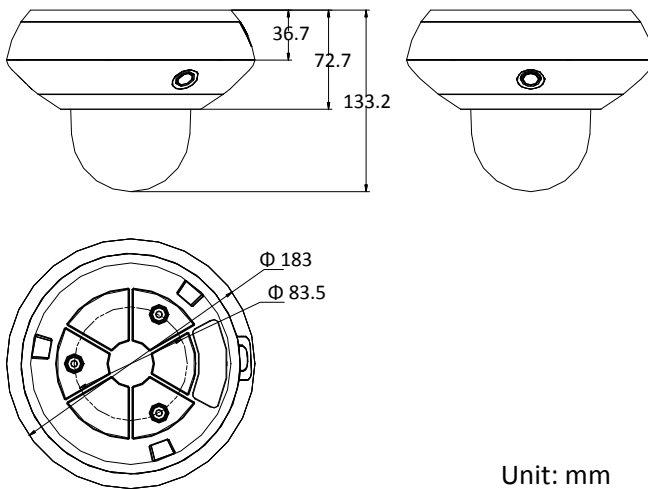

## Specification

Panoramic Camera	
Image Sensor	Three 1/2.8" progressive scan CMOS
Min. Illumination	Color: 0.05 Lux @(F2.0, AGC ON) B/W: 0.01 Lux @(F2.0, AGC ON) 0 Lux with IR
Shutter Time	50 Hz: 1/1 s to 1/30,000 s 60 Hz: 1/1 s to 1/30,000 s
Day & Night	IR Cut Filter
Gain	Auto/Manual
WDR	Digital WDR
Smart Image Enhancement	HLC/BLC/3D DNR/Defog/Regional Exposure
White Balance	Auto/Manual/ATW (Auto-Tracking White Balance)/Indoor/Outdoor/Fluorescent Lamp/Sodium Lamp
Privacy Mask	4 × 3 programmable privacy masks
Focal Length	2 mm
Aperture Range	F2.0
FOV	Horizontal field of view: 128.5° × 3 Vertical field of view: 75.7° Diagonal field of view: 144°
PTZ Camera	
Image Sensor	1/2.8" progressive scan CMOS
Min. Illumination	Color: 0.05 Lux @(F2.0, AGC ON) B/W: 0.01 Lux @(F2.0, AGC ON) 0 Lux with IR
Shutter Time	50 Hz: 1/1 s to 1/30,000 s 60 Hz: 1/1 s to 1/30,000 s
Day & Night	IR Cut Filter
Gain	Auto/Manual
WDR	Digital WDR
Smart Image Enhancement	HLC/BLC/3D DNR/Defog/Regional Exposure/Regional Focus
White Balance	Auto/Manual/ATW (Auto-Tracking White Balance)/Indoor/Outdoor/Fluorescent Lamp/Sodium Lamp
Privacy Mask	8 programmable privacy masks
Digital Zoom	8×
Focus Mode	Semi-automatic/Manual
Focal Length	2.8 mm to 12 mm, 4× optical zoom
Zoom Speed	Approx.5.4 s (optical, wide - tele)
FOV	Horizontal field of view: 120° to 56.6° (wide - tele) Vertical field of view: 61.8° to 31.7° (wide - tele) Diagonal field of view: 149° to 65° (wide - tele)
Min. Working Distance	10 mm to 1500 mm (wide - tele)
Aperture Range	F2.0 to F2.4
Pan and Tilt Range	Pan: 0° to 350°; Tilt: 0° to 90°
Pan and Tilt Speed	Pan speed: 0.1°/s to 30°/s (configurable), preset speed: 30°/s Tilt speed: 0.1°/s to 30°/s (configurable), preset speed: 30°/s
Proportional Zoom	Support
Preset Number	300
Power-off Memory	Support
PTZ Status Display	Support
Preset Freezing	Support
Scheduled Task	Preset/Dome Reboot/Dome Adjust

## Dimensions

Unit: mm