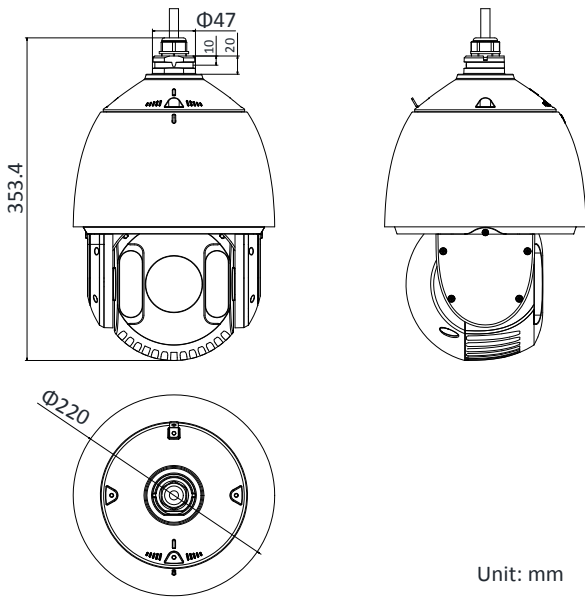

Order Model

DS-2DE7225IW-AE, 24 VAC & Hi-PoE

Dimensions

Accessories

	DS-1602ZJ	Wall Mounting Bracket
	DS-1602ZJ-corner	Corner Mounting Bracket
	DS-1602ZJ-pole	Vertical Pole Mounting Bracket
	DS-1602ZJ-box	Wall Mounting Bracket with Junction Box
	DS-1663ZJ	Ceiling Mounting Bracket
	DS-1661ZJ	Pendant Mounting Bracket
	DS-1662ZJ	Pendant Mounting Bracket
	DS-1619ZJ	Gooseneck Mounting Bracket
	DS-1100KI	Network Keyboard
	DS-1005KI	USB Joy-stick