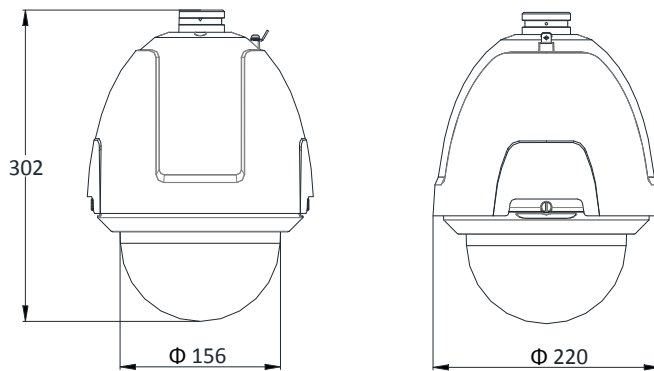

Order Model

DS-2DF5225X-AEL, 24 VAC & Hi-PoE (Outdoor)

DS-2DF5225X-AE3, 24 VAC & Hi-PoE (Indoor)

Dimensions

Outdoor Speed Dome