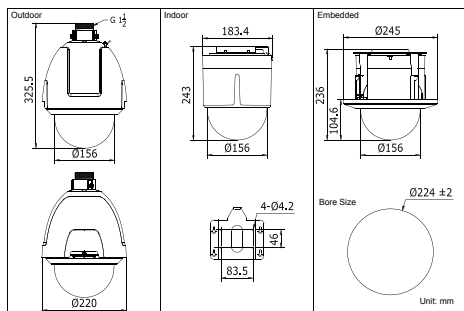

Dimensions

Accessories

DS-1614ZJ

DS-1633ZJ

DS-1622ZJ

DS-1634ZJ

	DS-2DF5274-A (outdoor) DS-2DF5274-A3 (indoor) DS-2DF5274-AE3 (indoor)	DS-2DF5274-AEL (outdoor)
Camera		
Image sensor	1/3" Progressive Scan CMOS	
Effective pixel	1320K pixels	
Min. illumination	Color: 0.05Lux@(F1.4, AGC ON), B/W: 0.005Lux@(F1.4, AGC ON)	
White balance	Auto / Manual / ATW/Indoor/Outdoor/Daylight lamp/Sodium lamp	
AGC	Auto / manual	
S / N ratio	≥ 50dB	
Digital Noise Reduction	3D DNR	
Backlight Compensation	BLC	
Shutter Speed	50Hz: 1 ~ 1/30,000s, 60Hz: 1 ~ 1/30,000s	
Day & Night	IR Cut Filter	
Digital Zoom	16X	
Privacy Masking	Up to 24 zones, maximum 8 zones on a same image, multiple colors and mosaics optional	
Focus mode	Auto / semiautomatic / manual	
Lens		
Focal length	4.3 ~ 86.0 mm, 20x	
Zoom speed	Approx 5s (Optical Wide-Tele)	
Angle of view	54.1 ~ 3.2 degree (Wide-Tele)	
Min. working distance	10 ~ 1,500mm (Wide-Tele)	
Aperture range	F1.4 ~ F2.6	
Pan and tilt		
Smart Tracking	Support	
Pan / Tilt Range	Pan: 360° endless; Tilt: -5° ~ 90° (Auto Flip)	
Pan / Tilt Speed	Pan manual speed: 0.1° ~ 300°/s, pan preset speed: 540°/s Tilt manual speed: 0.1° ~ 240°/s, tilt preset speed: 400°/s	
Proportional zoom	Rotation speed can be adjusted automatically according to zoom multiples	
Number of preset	256	
Patrol	8 patrols, up to 32 presets per patrol	
Pattern	4 patterns, with the recording time not less than 10 minutes per pattern	
Power-off memory	Support	
Park action	Preset / patrol / pattern / pan scan / tilt scan / random scan / frame scan / panorama scan	
PTZ position display	On / off	
Preset freezing	Support	
Alarm		
Alarm input	7	
Alarm output	2 relay outputs, alarm response actions configurable	
Alarm actions	Preset, patrol, pattern, sd/sdhc card recording, relay output, notification on client	
Input/output		
Video output	1.0V[p-p] / 75Ω, NTSC (or PAL) composite, BNC	
Audio input	Line input, 2 ~ 2.4V[p-p]; output impedance: 1KΩ, ±10%	
Audio output	Line level, impedance: 600Ω	
Network		
Ethernet	10Base-T / 100Base-TX, RJ45 connector	
Max. image resolution	1280 x 960	
Frame rate	50Hz: 25fps (1280x960), 25fps (1280x720); 60Hz: 30fps (1280x960), 30fps (1280x720)	
Image compression	H.264 / MJPEG / MPEG4	
ROI encoding	Support 24 areas with adjustable levels	
Audio compression	G.711u / G.711a / G.726	
Protocols	IPv4, HTTP, HTTPS, 802.1x, QoS, FTP, SFTP, UPnP, SNMP, DNS, DDNS, NTP, RTSP, RTP, TCP, UDP, IGMP, ICMP, DHCP, PPPoE	
Simultaneous Live View	Up to 10	
Streams	Three Streams	
Mini SD memory card	Built-in SD/SDHC Slot, up to 32GB, support manual / alarm recording	
User / host level	Up to 32 users, 3 Levels: Administrator, Camera control, Live view only	
Security measures	User authentication (ID and PW), Host authentication (MAC address)	
Integration		
Application programming	Open-ended API, support Onvif, PSIA and CGI	
Web Browser	IE 7, IE 8, IE 9, Chrome 8+, Firefox 3.5+, Safari 5+	
General		
RS-485 protocols (optional)	HIKVISION, Pelco-P, Pelco-D, self-adaptive	
Power	24 VAC / PoE+: Outdoor dome: Max. 40W (heater: 20W); Indoor dome: Max. 20W	24 VAC: Max. 65W (heater: 45W) High-PoE: Max. 40W (heater: 20W) PoE+: Max. 25W (heater: 5W)
Working temperature	Outdoor dome: -30 °C ~ 65°C (-22°F ~ 149°F); Indoor dome: -10°C ~ 50°C (14°F ~ 122°F)	24 VAC: -40°C ~ 65°C (-40°F ~ 149°F) High-PoE: -30°C ~ 65°C (-22°F ~ 149°F) PoE+: -20°C ~ 65°C (-4°F ~ 149°F)
humidity	90% or less	
Protection level	IP66 standard (outdoor dome) TVS 4,000V lightning protection, surge protection and voltage transient protection	
Dimensions	Φ220 x 325.5mm (Φ8.66" x 12.81") (outdoor) Φ183.4 x 243mm (Φ7.22" x 9.57") (Ceiling) Φ245 x 236mm (Φ9.65" x 9.29") (In-ceiling)	
Weight (approx.)	5Kg (11.02lbs)	
Mount Option (for outdoor models)	Long-arm wall mount: DS-1614ZJ; Corner mount: DS-1633ZJ; Pole Mount: DS-1622ZJ; Power box mount: DS-1634ZJ	