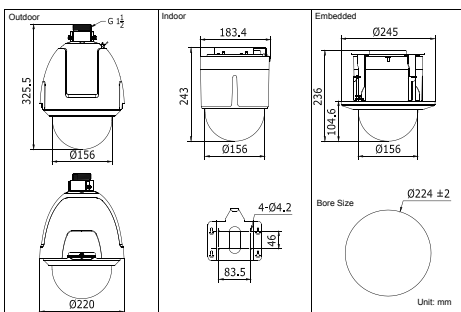

Dimensions

Accessories

DS-1614ZJ

DS-1633ZJ

DS-1622ZJ

DS-1634ZJ

	DS-2DF5284-A (outdoor) DS-2DF5284-A3 (indoor) DS-2DF5284-AE3 (indoor)	DS-2DF5284-AEL (outdoor)
Camera		
Image sensor	1/2.8" Progressive Scan CMOS	
Effective pixel	2230K pixels	
Min. illumination	Color: 0.05 lux (F1.6, 1/1 sec, 50 IRE, AGC On); B/W: 0.005 lux (F1.6, 1/1 sec, 50 IRE, AGC On)	
White balance	Auto / Manual / ATW / Indoor / Outdoor / Daylight lamp / Sodium lamp	
AGC	Auto / Manual	
S / N ratio	≥ 50dB	
Digital Noise Reduction	3D DNR	
Backlight Compensation	BLC	
Shutter Speed	50Hz: 1~1/30,000s, 60Hz: 1~1/30,000s	
Day & Night	IR Cut Filter	
Digital Zoom	16x	
Privacy Masking	Up to 24 zones, maximum 8 zones on a same image, multiple colors and mosaics optional	
Focus mode	Auto / semiautomatic / manual	
Lens		
Focal length	4.7 ~ 94mm, 20x	
Zoom speed	Approx. 2.7s (Optical Wide-Tele)	
Angle of view	58.3 ~ 3.2 degree (Wide-Tele)	
Min. working distance	10 ~ 1,500mm (Wide-Tele)	
Aperture range	F1.6 ~ F3.5	
Pan and tilt		
Range	Pan: 360° endless; Tilt: -5° ~ 90° (Auto Flip)	
Speed	Pan manual speed: 0.1° ~ 300°/s, pan preset speed: 540°/s Tilt manual speed: 0.1° ~ 240°/s, tilt preset speed: 400°/s	
Proportional zoom	Rotation speed can be adjusted automatically according to zoom multiples	
Number of preset	256	
Patrol	8 patrols, up to 32 presets per patrol	
Pattern	4 patterns, with the recording time not less than 10 minutes per pattern	
Power-off memory	Support	
Park action	Preset / patrol / pattern / pan scan / tilt scan / random scan / frame scan / panorama scan	
PTZ position display	On / off	
Preset freezing	Support	
Alarm		
Alarm input	7	
Alarm output	2 relay outputs, alarm response actions configurable	
Alarm actions	Preset, patrol, pattern, sd/sdhc card recording, relay output, notification on client	
Input/output		
Video output	1.0V[p-p] / 75Ω, NTSC (or PAL) composite, BNC	
Audio input	Audio input (Line input), 2-2.4V[p-p]; output impedance: 1KΩ, ±10%	
Audio output	Line level, impedance: 600Ω	
Network		
Ethernet	10Base-T / 100Base-TX, RJ45 connector	
Max image resolution	1920x1080	
Frame rate	50Hz: 25 fps (1920x1080), 25 fps (1280x960), 25 fps (1280x720); 60Hz: 30 fps (1920x1080), 30 fps (1280x960), 30 fps (1280x720)	
Image compression	H.264 / MJPEG / MPEG4	
Audio compression	G.711u / G.711a / G.726	
Protocols	IPV4, HTTP, HTTPS, 802.1x, Qos, FTP, SMTP, UPnP, SNMP, DNS, DDNS, NTP, RTPS, RTP, TCP, UDP, IGMP, ICMP, DHCP, PPPoE	
Simultaneous Live View	Up to 10	
Streams	Three Streams	
Mini SD memory card	Built-in SD/SDHC Slot, up to 32GB, support manual / alarm recording	
User / host level	Up to 32 users, 3 Levels: Administrator, Camera control, Live view only	
Security measures	User authentication (ID and PW); Host authentication (MAC address); IP address filtering	
Integration		
Application programming	Open-ended API, support Onvif, PSIA and CGI	
Web Browser	IE 7, IE 8, IE 9, Chrome 8 +, Firefox 3.5 +, Safari 5 +, support multi-language	
General		
RS-485 protocols	HIKVISION, Pelco-P, Pelco-D, self-adaptive	
Power	24 VAC / PoE+ Outdoor dome: Max. 40W (heater: 20W); Indoor dome: Max. 20W	24 VAC: Max. 65W (heater: 45W) High-PoE: Max. 40W (heater: 20W) PoE+: Max. 25W (heater: 5W)
Working temperature	Outdoor dome: -30°C ~ 65°C (-22°F ~ 149°F); Indoor dome: -10°C ~ 50°C (14°F ~ 122°F)	24 VAC: -40°C ~ 65°C (-40°F ~ 149°F) High-PoE: -30°C ~ 65°C (-22°F ~ 149°F) PoE+: -20°C ~ 65°C (-4°F ~ 149°F)
humidity	90% or less	
Protection level	IP66 standard (outdoor dome) TVS 4,000V lightning protection, surge protection and voltage transient protection	
Dimensions	Φ220 x 325.5mm (Φ8.66" x 12.81") (outdoor), Φ183.4 x 243mm (Φ7.22" x 9.72") (Ceiling) Φ245 x 236mm (Φ9.65" x 9.29") (in-ceiling)	
Weight (approx.)	5Kg (11.02lbs)	
Mount Option (only suitable for outdoor dome)	Long-arm wall mount: DS-1614ZJ; Corner mount: DS-1633ZJ; Pole Mount: DS-1622ZJ; Power box mount: DS-1634ZJ	