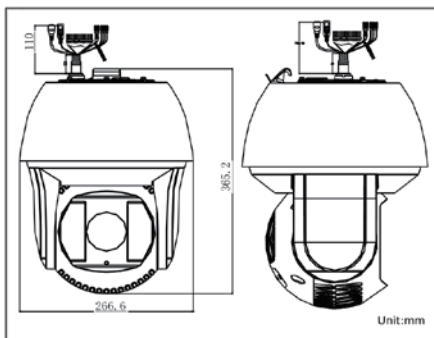

Dimensions

Accessories

Available models

DS-2DF8223I-AEL, High-PoE / 24VAC, outdoor
 DS-2DF8223I-AELW, Wiper, High-PoE / 24VAC, outdoor

DS-2DF8223I-AEL	
Camera Module	
Image Sensor	1/1.9" Progressive Scan CMOS
Min. Illumination	F1.5, 1/1 sec, 50 IRE, AGC On: Color: 0.002 lux, B/W : 0.0002 lux, 0 lux with IR F1.5, 1/30 sec, 50 IRE, AGC On: Color: 0.02 lux, B/W : 0.002 lux, 0 lux with IR
Max. Image Resolution	1920×1080
Focal Length	5.9-135.7mm, 23x
Digital Zoom	16X
Zoom Speed	Approx. 4.4s(Optical Wide-Tele)
Angle of View	59.8-3.0 degree (Wide-Tele)
Min. Working Distance	10-1500mm(Wide-Tele)
Aperture Range	F1.5~F3.4
Focus Mode	Auto / Semiautomatic / Manual
WDR	120dB
S / N Ratio	≥ 55dB
Shutter Time	50Hz: 1~1/30,000s; 60Hz: 1~1/30,000s
AGC	Auto / Manual
White Balance	Auto / Manual /ATW/Indoor/Outdoor/Daylight lamp/Sodium lamp
Day & Night	IR Cut Filter
Privacy Mask	24 privacy masks programmable; optional multiple colors and mosaics
Enhancement	3D DNR, EIS, Defog, HLC/BLC, SVC
Pan and Tilt	
Range	Pan:360° endless; Tilt: -20°~90°(Auto Flip)
Speed	Pan Manual Speed: 0.1°~160°/s, Pan Preset Speed: 240°/s Tilt Manual Speed: 0.1°~120°/s, Tilt Preset Speed: 200°/s
Number of Preset	300
Patrol	8 patrols, up to 32 presets per patrol
Pattern	4 patterns, with the recording time not less than 10 minutes per pattern
Park Action	Preset / Patrol / Pattern / Auto scan / Tilt scan / Random scan / Frame scan / Panorama scan
Scheduled Task	Preset / Patrol / Pattern / Auto scan / Tilt scan / Random scan / Frame scan / Panorama scan/Dome reboot/Dome adjust/Aux output
Smart Features	
Smart tracking	Manual/ Panorama/ Intrusion trigger/ Line crossing trigger/ Region entrance trigger/ Region exiting trigger
Smart detection	Face detection, intrusion detection, line crossing detection, audio exception detection
ROI encoding	Support 24 areas with adjustable levels
Infrared	
IR Distance	Up to 200m
IR Intensity	Automatically adjusted, depending on the zoom ratio
Alarm	
Alarm I/O	7/2
Alarm Trigger	Face detection, Intrusion detection, Line crossing detection, Region entrance, Region exiting, Audio exception detection, Motion detection, Audio Exception Detection, Dynamic analysis, Tampering alarm, Network disconnect, IP address conflict, Storage exception
Alarm Action	Preset, Patrol, Pattern, Micro SD/SDHC card recording, Relay output, Notification on Client
Input/Output	
Monitor Output	1.0V[p-p] / 75Ω, NTSC (or PAL) composite, BNC
Audio Input	1 Mic in/Line in interface, line input: 2-2.4V[p-p]; output impedance: 1KΩ, ±10%
Audio Output	1 Audio output interface, line level, impedance: 600Ω
Network	
Ethernet	10Base-T / 100Base-TX, RJ45 connector
Main Stream	50Hz: 25fps(1920×1080, 1280×960, 1280×720); 60Hz: 30fps(1920×1080, 1280×960, 1280×720)
Sub Stream	50Hz: 25fps(704×576, 352×288, 176×144); 60Hz: 30fps(704×480, 352×240, 176×120)
Third Stream	50Hz: 25fps(1920×1080, 1280×960, 1280×720, 704×576, 352×288, 176×144) 60Hz: 30fps(1920×1080, 1280×960, 1280×720, 704×480, 352×240, 176×120)
Image Compression	H.264/MJPEG/MPEG4, H.264 encoding with Baseline/Main/High profile
Audio Compression	G.711ulaw/G.711alaw/G.726/MP2L2/G.722
Protocols	IPv4/IPv6, HTTP, HTTPS, 802.1X, QoS, FTP, SMTP, UPnP, SNMP, DNS, DDNS, NTP, RTSP, RTP, TCP, UDP, IGMP, ICMP, DHCP, PPPoE
Simultaneous Live View	Up to 20 users
Mini SD Memory Card	Support up to 64GB Micro SD/SDHC/SDXC card. Support Edge recording
User/Host Level	Up to 32 users, 3 Levels: Administrator, Operator and User
Security Measures	User authentication (ID and PW); Host authentication (MAC address); IP address filtering
System Integration	
Application programming	Open-ended API, support Onvif, PSIA, CGI and Genetec
Web Browser	IE 7+, Chrome 18+, Firefox 5.0+, Safari 5.02+, support multi-language
RS-485 Protocols	HIKVISION, Pelco-P, Pelco-D, self-adaptive
Power	Hi-PoE&24 VAC, Max.60W
Working Temperature	-40°C ~ 65°C (-40°F ~ 149°F)
Humidity	90% or less
Protection Level	IP66, IK10, TVS 6,000V lightning protection, surge protection and voltage transient protection
Certification	FCC, CE, UL, RoHS, IEC/EN 61000, IEC/EN 55022, IEC/EN 55024, IEC/EN60950-1
Dimensions	Φ266.6(mm)×365.2(mm)
Weight (approx.)	8kg (approx.)
Mount Option	Long-arm wall mount: DS-1602ZJ; Corner mount: DS-1602ZJ-corner; Pole Mount: DS-1602ZJ-pole; Power box mount: DS-1602ZJ-box; Swan-neck mount: DS-1619ZJ