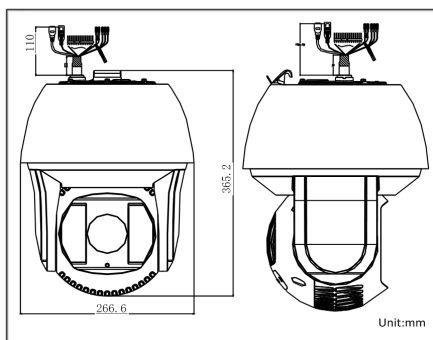

Dimensions

Accessories

Available models

- DS-2DF8336IV-AEL, High-PoE / 24VAC, outdoor
- DS-2DF8336IV-AELW, Wiper, High-PoE / 24VAC, outdoor

DS-2DF8336IV-AEL(W)	
Camera Module	
Image Sensor	1/3" Progressive Scan CMOS
Min. Illumination	F1.6, AGC On: Color: 0.05 lux, B/W : 0.01 lux
Max. Image Resolution	2048×1536
Focal Length	4.5-162mm, 36x
Digital Zoom	16X
Zoom Speed	Approx.3.3s(Optical Wide-Tele)
Angle of View	60.6-3.68 degree (Wide-Tele)
Min. Working Distance	10-1500mm(Wide-Tele)
Aperture Range	F1.6-F4.4
Focus Mode	Auto / Semiautomatic / Manual
WDR	120dB
S / N Ratio	≥ 55dB
Shutter Time	50Hz: 1~1/30,000s; 60Hz: 1~1/30,000s
AGC	Auto / Manual
White Balance	Auto / Manual /ATW/Indoor/Outdoor/Daylight lamp/Sodium lamp
Day & Night	IR Cut Filter
Privacy Mask	24 privacy masks programmable
Enhancement	3D DNR, Defog, HLC/BLC, SVC
Pan and Tilt	
Range	Pan:360° endless; Tilt: -20°~90°(Auto Flip)
Speed	Pan Manual Speed: 0.1°~160°/s, Pan Preset Speed: 240°/s Tilt Manual Speed: 0.1°~120°/s, Tilt Preset Speed: 200°/s
Number of Preset	300
Patrol	16 patrols, up to 32 presets per patrol
Pattern	10 patterns, with the recording time not less than 10 minutes per pattern
Park Action	Preset / Patrol / Pattern / Auto scan / Tilt scan / Random scan / Frame scan / Panorama scan
Scheduled Task	Preset / Patrol / Pattern / Auto scan / Tilt scan / Random scan / Frame scan / Panorama scan/Dome reboot/Dome adjust/Aux output
Smart Features	
Smart tracking	Manual/ Panorama/ Intrusion trigger/ Line crossing trigger / Region entrance trigger / Region exiting trigger
Smart detection	Face detection, intrusion detection, line crossing detection ,audio exception
ROI encoding	Support 24 areas with adjustable levels
Infrared	
IR Distance	Up to 200m
IR Intensity	Automatically adjusted, depending on the zoom ratio
Alarm	
Alarm I/O	7/2
Alarm Trigger	Face detection, Intrusion detection, Line crossing detection, Region entrance, Region exiting, Audio exception detection, Motion detection, Audio Exception Detection, Dynamic analysis, Tampering alarm, Network disconnect, IP address conflict, Storage exception
Alarm Action	Preset, Patrol, Pattern, Micro SD/SDHC card recording, Relay output, Notification on Client
Input/Output	
Monitor Output	1.0V[p-p] / 75Ω, NTSC (or PAL) composite, BNC
Audio Input	1 Mic in/Line in interface, line input: 2-2.4V[p-p]; output impedance: 1KΩ, ±10%
Audio Output	1 Audio output interface, line level, impedance: 600Ω
Network	
Ethernet	10Base-T / 100Base-TX, RJ45 connector
Main Stream	50Hz: 50fps(2048×1536, 1920×1080), 25fps(1280×720); 60Hz: 60fps(2048×1536, 1920×1080), 30fps(1280×720)
Sub Stream	50Hz: 25fps(704×576, 352×288, 176×144); 60Hz: 30fps(704×480, 352×240, 176×120)
Third Stream	50Hz:25fps(2048×1536), 25fps(1920×1080), 25fps (1280×720), 25fps(704×576), 25fps (352×288), 25fps (176×144) 60Hz: 30fps(2048×1536), 30fps(1920×1080), 30fps (1280×720), 30fps(704×480), 30fps (352×240), 30fps (176×120)
Image Compression	H.264/MJPEG/MPEG4, H.264 encoding with Baseline/Main/High profile
Audio Compression	G.711ulaw/G.711alaw/G.726/MP2L2/G.722
Protocols	IPV4/IPV6, HTTP, HTTPS, 802.1X, QoS, FTP, SMTP, UPnP, SNMP, DNS, DDNS, NTP, RTSP, RTP, TCP, UDP, IGMP, ICMP, DHCP, PPPoE
Simultaneous Live View	Up to 20 users
Mini SD Memory Card	Support up to 64GB Micro SD/SDHC/SDXC card. Support Edge recording
User/Host Level	Up to 32 users,3 Levels: Administrator, Operator and User
Security Measures	User authentication (ID and PW); Host authentication (MAC address); IP address filtering
System Integration	
Application programming	Open-ended API, support Onvif, PSIA, CGI and Genetec
Web Browser	IE 7+, Chrome 18 +, Firefox 5.0 +, Safari 5.02 +, support multi-language
RS-485 Protocols	HIKVISION, Pelco-P, Pelco-D, self-adaptive
Power	Hi-PoE&24 VAC, Max.60W
Working Temperature	-40°C - 65°C (-40°F - 149°F)
Humidity	90% or less
Protection Level	IP66 standard, TVS 6,000V lightning protection, surge protection and voltage transient protection
Certification	FCC, CE, UL, RoHS, IEC/EN 61000, IEC/EN 55022, IEC/EN 55024, IEC/EN60950-1
Dimensions	Φ266.6(mm)×365.2(mm)
Weight (approx.)	8kg
Mount Option	Long-arm wall mount: DS-1602ZJ; Corner mount: DS-1602ZJ-corner; Pole Mount: DS-1602ZJ-pole; Power box mount:DS-1602ZJ-box;Swan-neck mount: DS-1619ZJ