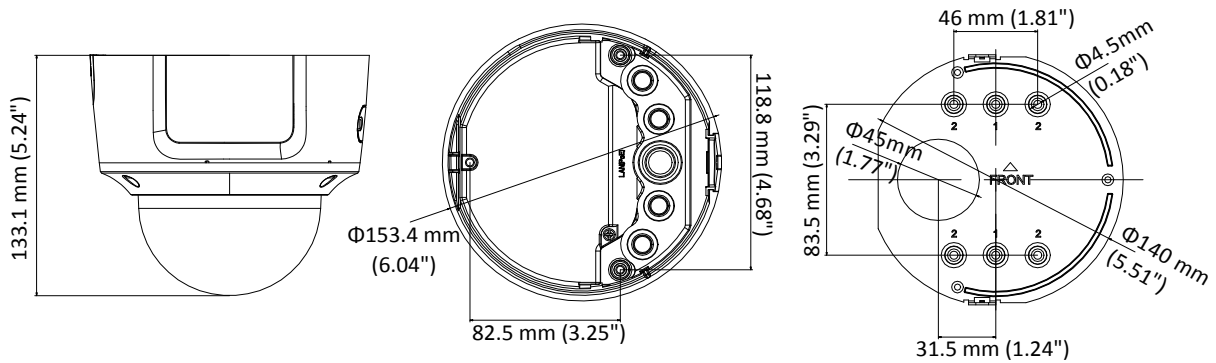

Dimensions

Accessories

DS-1475ZJ-SUS
Vertical Pole Mount

DS-1476ZJ-SUS
Corner Mount

Distributed by