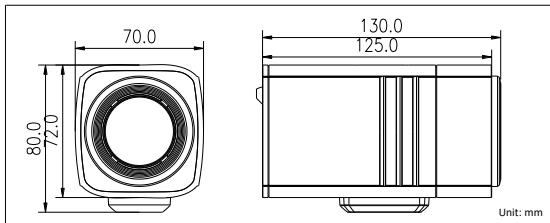

Model for Ordering:

Accessories:

Parameters:

Model	DS-2ZCN3007
Parameters	30X 2.1 Megapixel 1/2.8" CMOS ICR Day/Night Network HD Zoom Camera
Camera	
Image Sensor	1/2.8" Progressive Scan CMOS
Resolution	50HZ:25fps(1920x1080) 60HZ:30fps(1920x1080) 50HZ:25fps(1280x720) 60HZ:30fps(1280x720)
Min. Illumination	Color: 0.05Lux @ (F1.6, AGC ON) B/W: 0.01Lux @ (F1.6, AGC ON)
S/N ratio	> 52dB (AGC off)
Lens	
Focal Length	4.3-129mm, 30X optical
Aperture Range	F1.6-F5.05
Angle of View	65.1-2.34 degree(Wide-Tele)
Min. Working Distance	10mm-1500mm(Wide-Tele)
Zoom Speed	Approx. 3s(Optical, Wide-Tele)
Day & Night	ICR
Function	
Focus Mode	Auto/Manual/One touch
Exposure Mode	Auto/Aperture Priority/Shutter Priority/Manual
Day & Night Mode	Auto/Color/BW
Shutter Time	1/1 sec~ 1/10,000 sec
White Balance	Auto 1/Auto 2/Indoor/Outdoor/Manual/Sodium Lamp/Fluorescent Lamp
BLC	ON/OFF
Exposure Compensation	10 levels adjustable
Gain	16 levels adjustable
Gain Limitation	16 levels adjustable
Defective Pixel Compensation	Support
DNR	3D DNR
Mirror	Support
Digital WDR	ON/OFF, 4 levels adjustable
Image Setting	Saturation, Brightness, Contrast, Sharpness adjustable
Lens Initialization	Internal
Network	
Video Compression	H.264 main Profile/MJPEG
Video Bit Rate	32kbps-16Mbps
Audio Compression	G.711-a law/G.711-u law/G.726
Network storage	SD card
Image Setting	Zoom camera module function can be adjusted by client software or web browser
Alarm	Motion detection, Tampering alarm, Storage full, Storage exception
Protocol	TCP/IP, HTTP, DHCP, DNS, DDNS, RTP, RTSP, PPPoE, SMTP, NTP, UPnP, SNMP, FTP, 802.1x, QoS, HTTPS, IPv6 (SIP, SRTP optional)
Standard	ONVIF, PSIA, CGI
Dual-stream	Support
Heartbeat	Support
Security	Password Protection, Access Control
General	
Communication Interface	1 RJ45 10M/100M self-adaptive Ethernet interface, 1 RS-485
Video Output	Dual core 1Vp-p Composite Output(75Ω)
Audio Input	1-ch 3.5 mm audio interface(Line level: 2.0 - 2.4Vp-p, 1kΩ)
Audio Output	1-ch 3.5 mm audio interface (Line level, 600 Ω)
Alarm	1 input, 1 output
Power Supply	DC12V/PoE
Working Temperature & Humidity	-10 °C ~ 60 °C (14 °F ~ 140 °F) Humidity 90% or less (non-condensing)
Power Consumption	Static: 3.0W , dynamic: 5.0W MAX
Dimension	70.0x80.0x130.0mm(2.76" × 3.15" × 5.12")
Weight	500g(1.1lbs)