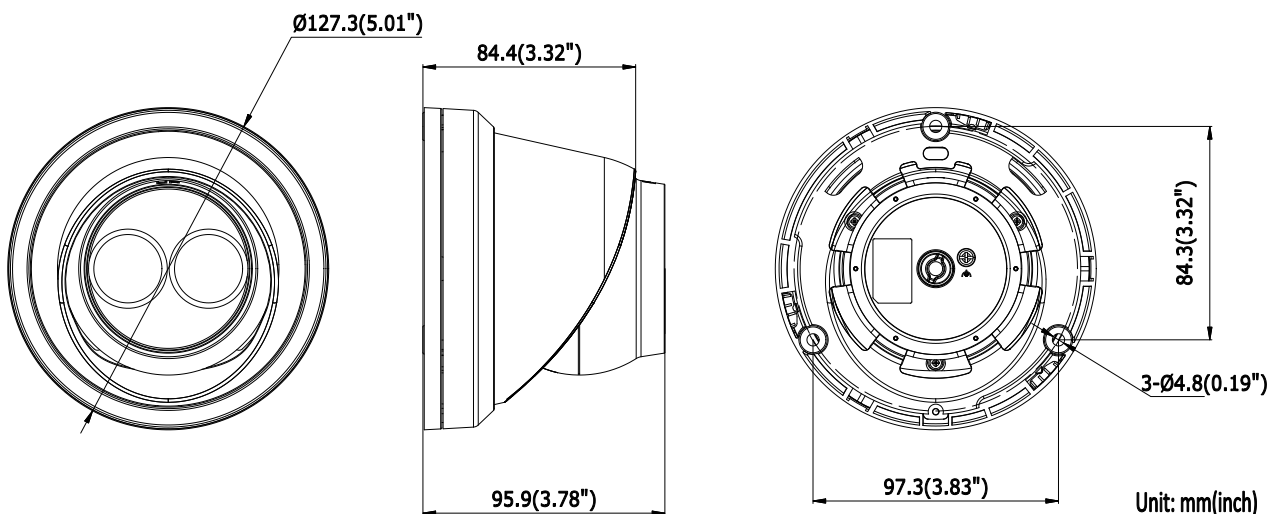

General Function	One-key Reset, Dual-VCA, Anti-Flicker, Heartbeat, Mirror, Password Protection, Privacy Mask, Watermark, IP Address Filter
Interface	
Communication Interface	1 RJ45 10M/100M self-adaptive Ethernet port
On-board Storage	Built-in microSD/SDHC/SDXC slot, up to 128 GB
Smart Feature-set	
Behavior Analysis	Line crossing detection, intrusion detection, unattended baggage detection, object removal detection
Line Crossing Detection	Cross a pre-defined virtual line, up to 1 pre-defined virtual lines supported
Intrusion Detection	Enter and loiter in a pre-defined virtual region, up to 1 pre-defined virtual regions supported
Object Removal Detection	Objects removed from the pre-defined region, such as the exhibits on display.
Unattended Baggage Detection	Objects left over in the pre-defined region such as the baggage, purse, dangerous materials
Face Detection	Human face appears in the image can be detected and trigger linkage method
General	
Operating Conditions	-30 °C to +60 °C (-22 °F to +140 °F), Humidity 95% or less (non-condensing)
Power Supply	12 VDC $\pm$ 25%, 5.5 W PoE(802.3af, 42.5 – 57V, class 3), 7.5 W
IR Range	Up to 30 m
Protection Level	IP67
Dimensions	Camera: Φ 127.3 $\times$ 95.9 mm (5.01" $\times$ 3.78") Package: 150 $\times$ 150 $\times$ 141 mm (5.91" $\times$ 5.91" $\times$ 5.55")
Weight	Camera: 620 g (1.37 lb.)

Available Models

DS-2CD2355FWD-I

Dimensions