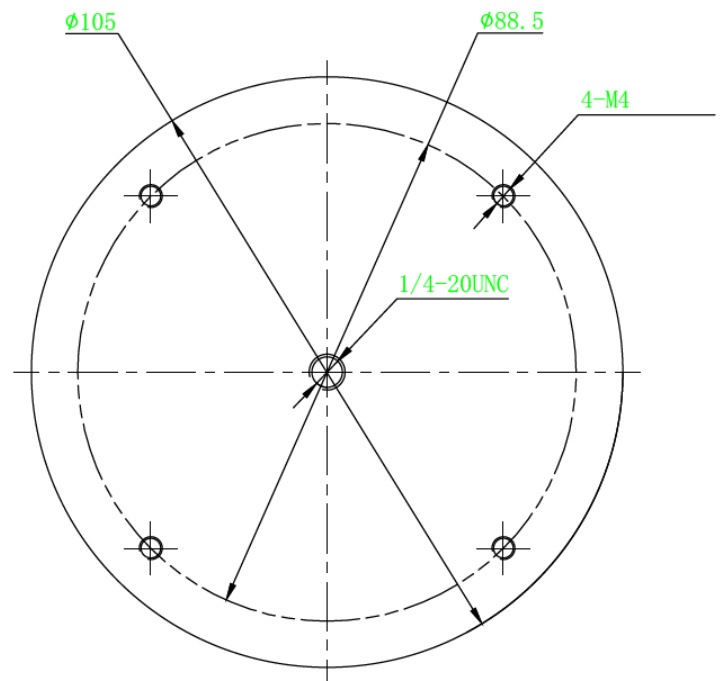

The maximum load capacity is 22 lbs (10 kg).

Available Model: DS-2909ZJ

Specifications

DS-2909ZJ	
Appearance	Hikvision white
Material	Aluminum alloy
Dimension	Ø 105 mm (Ø 4.13")
Weight	7.15 ozs (202.5 g)

Dimensions

Units: mm