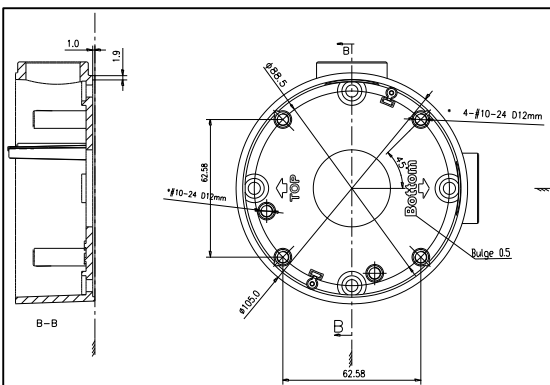

DS-1260ZJ

Junction Box for Bullet Camera

Features:

- Aluminum alloy material with surface spray treatment

Dimension:

Order Model:

DS-1260ZJ

Parameter:

Model	DS-1260ZJ
Parameters	Junction Box for Bullet Camera
Appearance	Hikvision White
Material	Aluminum Alloy
Dimension	Φ 88.5 mm
Weight	251g

Notice:

- The bracket should be installed on flat wall
- Waterproof rubber is necessary for outdoor application
- The wall must be capable of supporting over 3 times as much as the total weight of the camera and the mount.
- The maximum load capacity of the bracket is 4.5KG

Note: The actual dome camera may vary from the picture above.