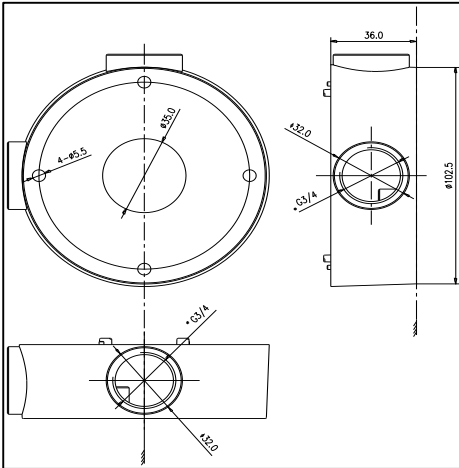

DS-1260ZJ

Junction Box for Bullet Camera

Features:

- Aluminum alloy material with surface spray treatment

Dimension:

Order Model:

DS-1260ZJ

Parameter:

Model	DS-1260ZJ
Parameters	Junction Box for Bullet Camera
Appearance	Hikvision White
Material	Aluminum Alloy
Dimension	Φ 88.5 mm
Weight	251g

Notice:

- The bracket should be installed on flat wall
- Waterproof rubber is necessary for outdoor application
- The wall must be capable of supporting over 3 times as much as the total weight of the camera and the mount.
- The maximum load capacity of the bracket is 4.5KG

Note: The actual dome camera may vary from the picture above.