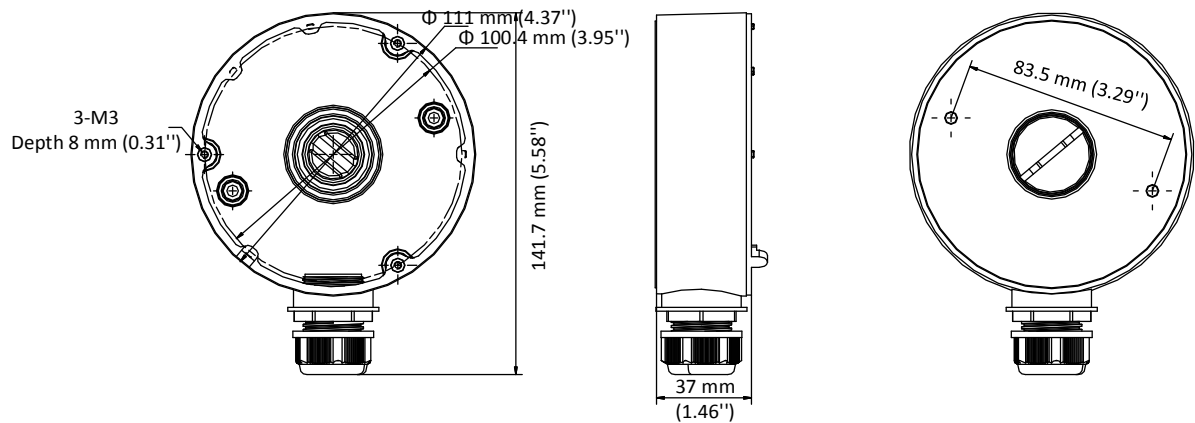

DS-1280ZJ-DM18

Junction Box

Feature

- Aluminum alloy material with surface spray treatment
- With cable hole(s)

Dimension

Available Model

DS-1280ZJ-DM18

Parameter

Model	DS-1280ZJ-DM18
Parameters	Junction Box
Appearance	Hikvision White
Material	Aluminum Alloy
Dimension	$\Phi 111 \text{ mm}$ ($\Phi 4.37''$)
Weight	Approx. 150 g (0.33 lb.)

Note

- The junction box should be installed on a flat surface.
- Waterproof rubber is necessary for outdoor application.
- The wall should be capable of supporting over 3 times as much as the total weight of the camera and the junction box.
- The maximum load capacity of the junction box is 4.5 kg (9.92 lb.).