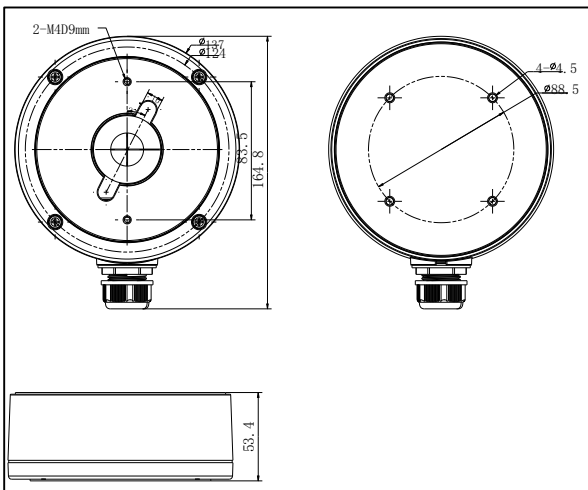

DS-1280ZJ-DM22

Junction Box for Dome Camera

Features:

- Aluminum alloy material with surface spray treatment
- Waterproof design

Dimension:

Order Model:

DS-1280ZJ-DM22

Parameter:

Model	DS-1280ZJ-DM22
Parameters	Junction Box for Dome Camera
Appearance	Hikvision White
Material	Aluminum Alloy
Dimension	Φ 137×164.8×53.4mm
Weight	520g

Notice:

- The bracket should be installed on flat wall
- Waterproof rubber is necessary for outdoor application
- The wall must be capable of supporting over 3 times as much as the total weight of the camera and the mount.
- The maximum load capacity of the bracket is **4.5KG**

Note: The actual dome camera may vary from the picture above.