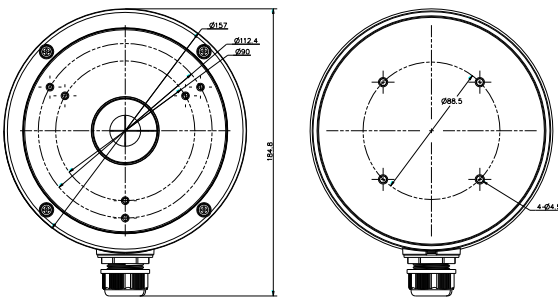

## DS-1280ZJ-M

Junction Box for  
Dome Camera

### Dimension:

### Parameter:

Model	DS-1280ZJ-M
Parameters	Junction Box for Dome Camera
Appearance	Hikvision White
Material	Aluminum Alloy
Dimension	Φ 157×185×51.5mm
Weight	621g