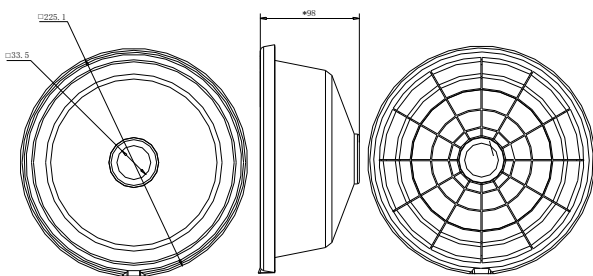

DS-1253ZJ-L

Rain Shade for Outdoor Dome Camera

Features:

- Water chute design for preventing rainwater from flowing to camera housing;
- Prevent direct sunlight and improve image quality;
- Rain protection and six-level windproof;
- Weaken the possibility of freezing;
- Match up with wall mount(DS-1273ZJ series)

Dimension:

Order Model:

DS-1253ZJ-L

Parameter:

Model	DS-1253ZJ-L
Parameters	Rain Shade for Outdoor Dome Camera
Appearance	Hikvision White
Material	PP+30%GF
Dimension	Φ 225.1×98mm
Weight	198g

Notice:

- The rain shade should be installed on flat wall
- The wall must be capable of supporting over 3 times as much as the total weight of the camera and accessory.

Note: The actual dome camera may vary from the picture above.