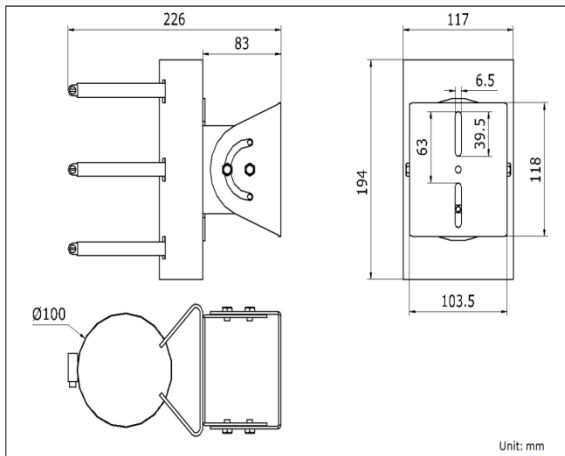

DS-1214ZJ

Horizontal Pole Mount

Features:

- For horizontal pole mounting
- The clasp is made of stainless steel
- Mounting board is made of aluminum die-casting alloy

Dimension:

Note: The actual bracket may vary from the picture above.

Order Model:

DS-1214ZJ

Parameter:

Model	DS-1214ZJ
Parameter	Horizontal Pole Mount Bracket
Appearance	Hikvision White
Material	Aluminum Alloy & Steel
Dimension	117×226×194mm
Weight	1895g

Notice:

- The site of screw hole should be noticed when using with housing
- Load capacity of pole should be more than 3 times the weight of camera and bracket
- Load capacity of clamp is 6 KG