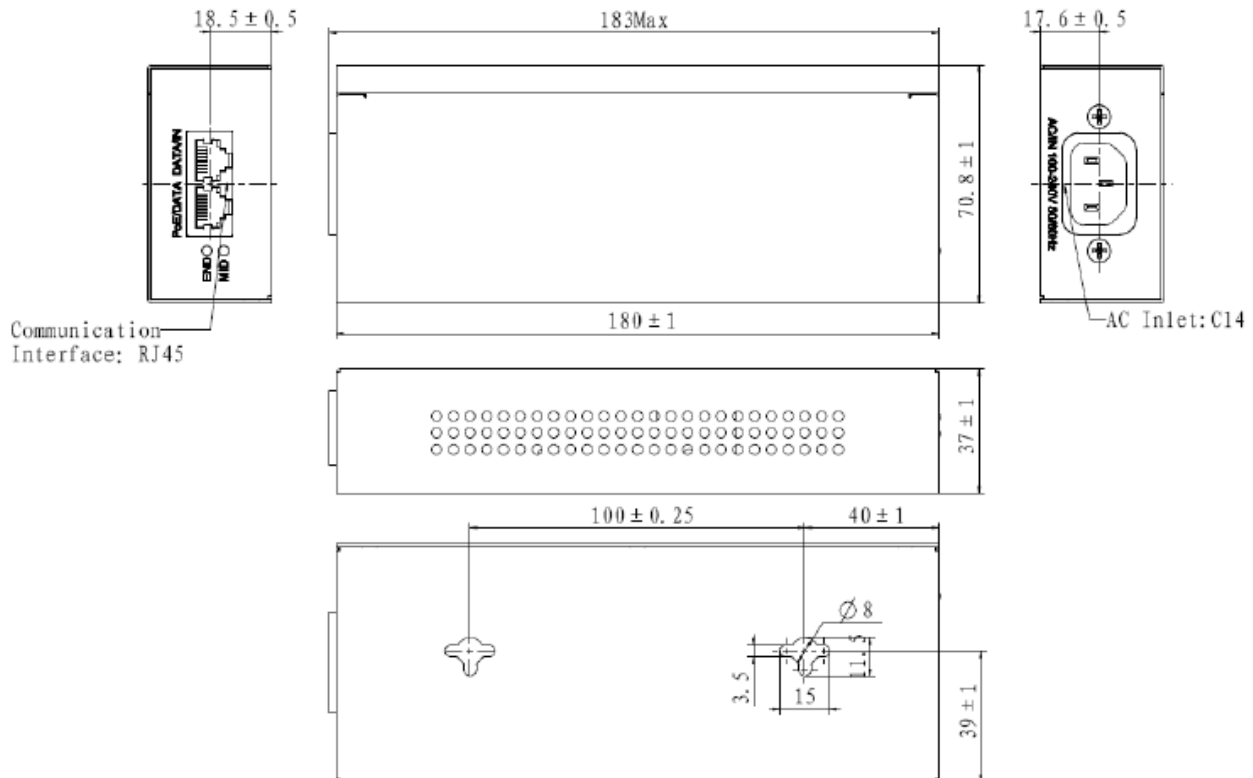

LAS60-57CN-RJ45 Single Port POE Midspan

Key Features

- RoHS compliant
- Compatible With All IEEE pre 802.3af, 802.3at and Legacy Powered Devices
- Input voltage:90Vac~264Vac
- Support 300Vac input for long time work
- Output over current protection
- Short circuit protection
- MTBF \geq 1,000,000 hrs
- Surge protection
- CE mark
- WEEE compliant

Description

Hikvision POE midspan is designed to extract power from a conventional twisted pair Category 5 Ethernet cable, conforming to the IEEE 802.3at Power-over-Ethernet (PoE) standard.

The converter signature and control circuit provides the PoE compatibility signature and power classification required by the Power Sourcing Equipment (PSE) before applying up to 60W power to the port.

Model	LAS60-57CN-RJ45
Input Current	2A
Output Voltage Range	54V~57V
Output Power	60W
Pass Through Data Rates	10/100/1000 Mbps
Ports	Two 10/100/1000M adaptive RJ45 ports, one is DATA/IN, another is PoE/DATA
LED Indicator	Power & PoE Status(The module operates normally when MID and END are on)
Base Function	Compliance to IEEE 802.3 at/af Standard for PD
Network Medium	10BASE-T: unshielded twisted pair category 3, 4 or 5 100BASE-TX: unshielded twisted pair category 5 and above 1000BASE-TX: unshielded twisted pair category 5 and above
Protection Methods	Output Over Current Protection, Short Circuit Protection

Operating Humidity	5% ~ 90%
Weight	473g
Dimension	185mm*70.8mm*37mm (L*W*H)
Operating Temperature	-20 ~ 60 °C

Dimensions

Distributed by

Headquarters

No.555 Qianmo Road, Binjiang District,
Hangzhou 310051, China
T +86-571-8807-5998
overseasbusiness@hikvision.com