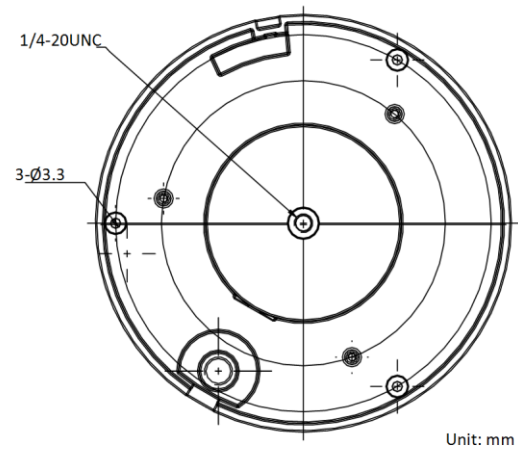

DORI	Detect	Observe	Recognize	Identify
Definition	25 px/m	63 px/m	125 px/m	250 px/m
Distance (Tele)	130.9 m (429.5 ft)	51.9 m (170.4 ft)	26.2 m (85.9 ft)	13.1 m (42.9 ft)

Available Model

DS-2DE3204W-DE (B), PoE (802.3af, class3) &12 VDC

Dimensions

Accessory

Optional

LAS30-57CN-RJ45
Hi-PoE Midspan

DS-1100KI
Network Keyboard