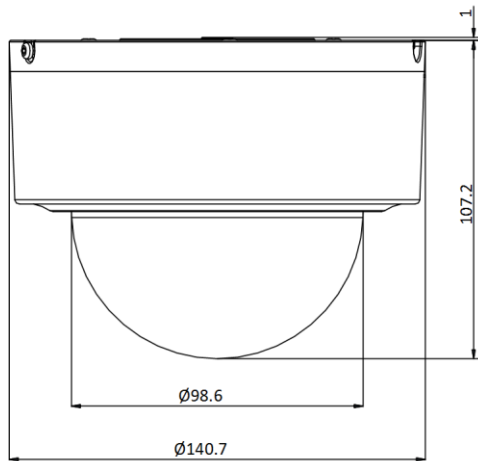

DORI	Detect	Observe	Recognize	Identify
Definition	25 px/m	63 px/m	125 px/m	250 px/m
Distance (Tele)	130.9 m (429.5 ft)	51.9 m (170.4 ft)	26.2 m (85.9 ft)	13.1 m (42.9 ft)

Available Model

DS-2DE3204W-DE (B), PoE (802.3af, class3) &12 VDC

Dimensions

Accessory

Optional

LAS30-57CN-RJ45
Hi-PoE Midspan

DS-1100KI
Network Keyboard