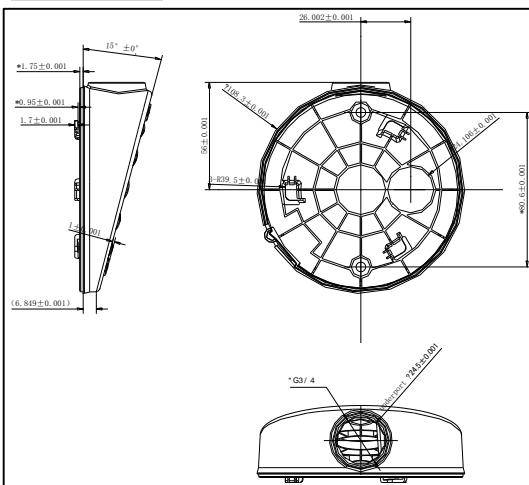

DS-1281ZJ-DM27

Inclined Ceiling Mount Bracket for Dome Camera

Features:

- Enhanced plastic material
- Inclined ceiling mount bracket for dome camera.
- Cable hole on bracket makes the feature better

Dimension:

Note: The actual bracket may vary from the picture above.

Order Model:

DS-1281ZJ-DM27

Parameter:

Model	DS-1281ZJ-DM27
Parameters	Inclined Ceiling Mount Bracket for Dome Camera
Appearance	Hikvision White
Material	Plastic
Dimension	111.8×40.5×108.3mm
Weight	45.8g

Notice:

- The bracket should be installed on flat wall
- Waterproof rubber is necessary for outdoor application
- The wall must be capable of supporting over 3 times as much as the total weight of the camera and the mount.
- The maximum load capacity of the bracket is **4.5KG**