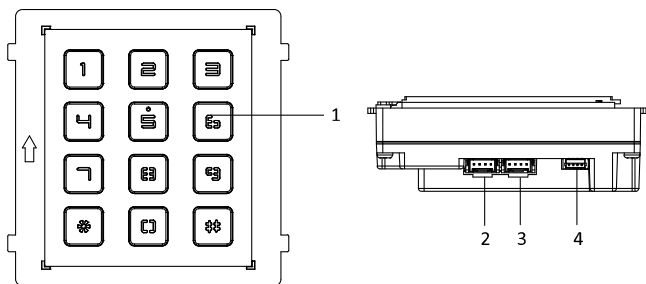

Appearance and Interfaces

No.	Description
1	Button
2	Module-connecting Interface (output)
3	Module-connecting Interface (input)
4	Debug Port