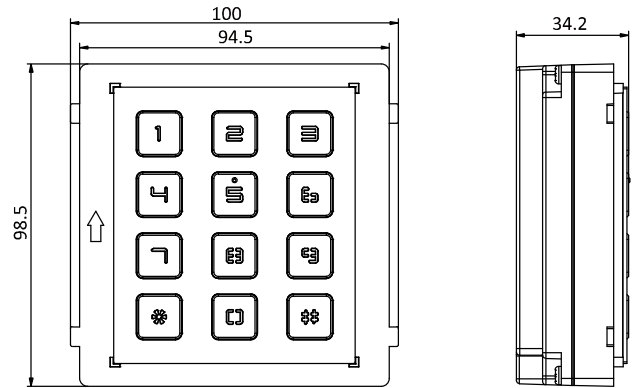

Specification

System parameters	
Processor	Embedded MCU Processor
Operation method	Physical button
Interfaces	
Module-connecting	2 (1 input, 1 output)
Debug	1
General	
Physical button	12
DIP switch	8
Power input	12 VDC (powered by the other module)
Power output	12 VDC (powered for the other module)
Power consumption	≤ 2 W
Working temperature	-40° C to +55° C (-40° F to 131° F)
Working humidity	10% to 95%
IP protection level	IP65, IK7
Installation	Flush mounting, surface mounting
Dimension	98.5 mm × 100 mm × 34.2 mm (3.87" × 3.95" × 1.33")
Weight	529 g (with packaging) 265 g (without packaging)

Dimension

Accessory

Optional

Available Model

DS-KD-KP