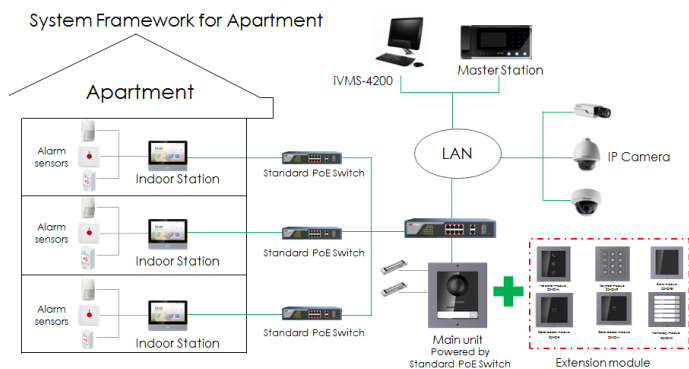

Typical Application

UL	UL 60950-1 & CAN/CSA C22.2 No. 60950-1-07, Information Technology Equipment – Safety – Part 1: General Requirements
IC	ICE-003: Issue 6
ROHS	2011/65/EU
REACH	Regulation (EC) No 1907/2006
WEEE	2012/19/EU

Approval

CE-EMC	a. EN 55032:2015 b. EN 61000-3-2:2014 c. EN 61000-3-3:2013 d. EN 50130-4:2011 +A1:2014
CE-LVD	EN 60950-1:2006 + A11:2009 + A1:2010 + A12:2011 + A2:2013
CB	IEC 60950-1:2005 (Second Edition) + Am 1:2009 + Am 2:2013
FCC-SDOC	47 CFR Part 15, Subpart B
C-TICK(EMC)	AS/NZS CISPR 32:2015