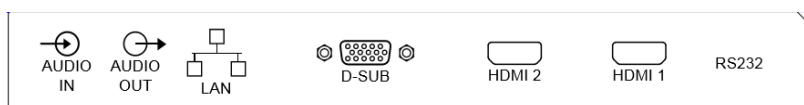

DS-D5055UC 54.6" 4K Monitor

Key Features

- Designed for surveillance, high reliability and stability
- 4K resolution is 4 times 1080P can own broader view and more abundant details
- IPS panel, display picture perfectly
- HDMI support up to 4K@60Hz
- Multiple inputs: HDMI, VGA, RJ45, USB
- Build-in speaker, Audio 8W*2
- Narrow front Bezel

Interfaces

NO.	Description
1	RS232
2	HDMI 2.0*2
3	VGA
4	LAN
5	Audio out
6	Audio in
7	USB3.0*1 /USB2.0*1

www.hikvision.com

Specifications

Model	DS-D5055UC	
Backlight	D-LED	
Screen Size	54.6 inch	
Pixel Pitch	0.315mm (H) * 0.315mm(W)	
Max Resolution	3840 * 2160	
Brightness	400 cd/m ² (Typ.)	
Contrast	1200:1	
Response Time	8ms	
Color	1.07billion	
Active Area	1209.6mm(H) * 680.4 mm(V)	
Viewing Angle	Horizontal 178°, Vertical 178°	
Interfaces	HDMI 2.0	2
	VGA	1
	LAN	1
	Audio out	1
	Audio in	1
	USB3.0*1 /USB2.0*1	2
	RS232	1
Power Supply	AC 100~240V, 50/60 Hz	
Power Consumption	≤180W	
Standby Power Consumption	0.5W	
Loudspeaker	8W*2	
Working Temperature	0°C ~ 40°C	
Working Humidity	20% - 80%RH(No Condensation)	
Storage Temperature	-20°C ~ +60°C	
Storage Humidity	10% - 90%RH(No Condensation)	
Color of Casing	Black	
VESA	400mm*200mm/400mm*400mm	
Dimensions(W*H*D)	1239.2mm*711.6mm*61.7 mm	
Packing Dimensions(W*H*D)	1365mm*864mm*185 mm	
Gross Weight	20.7kg	
Net Weight	16Kg	
Accessories	Power cord	1
	Battery	1
	Remote Control	1
	User manual	1
	HDMI cable	1
Bracket	Pedestal	NA
	Wall mounted	Optional DS-DM4255W
*Note	All specifications mentioned above are subject to the actual product	