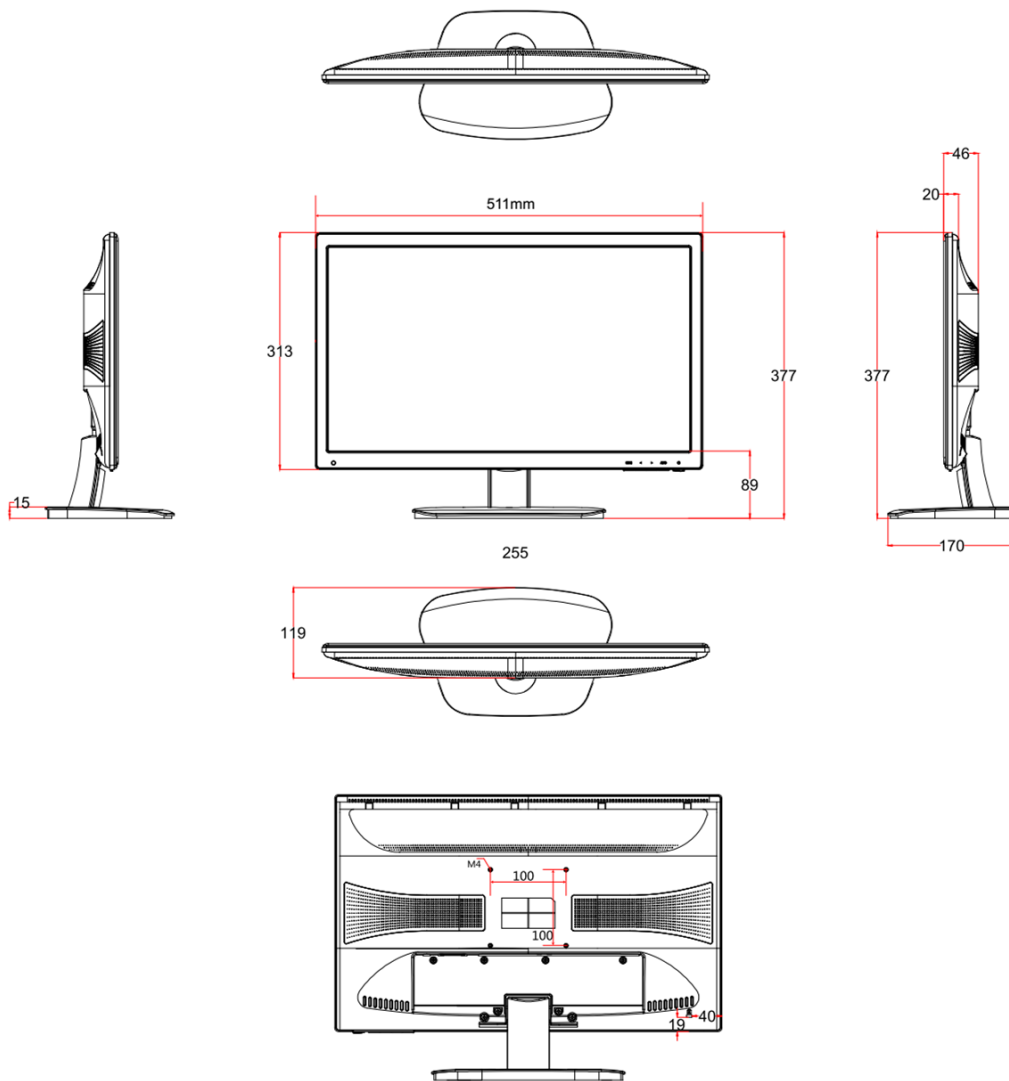

Dimensions (unit: mm)

Distributed by

Headquarters

No.555 Qianmo Road, Binjiang District,
Hangzhou 310051, China
T +86-571-8807-5998
overseasbusiness@hikvision.com

Hikvision USA
T +1-909-895-0400
sales.usa@hikvision.com

Hikvision Italy
T +39-0438-6902
info.it@hikvision.com

Hikvision Singapore
T +65-6684-4718
sg@hikvision.com

Hikvision Africa
T +27 (10) 0351172
sale.africa@hikvision.com

Hikvision Europe
T +31-23-55-42-770
info.eu@hikvision.com

Hikvision France
T +33(0)1-85-330-450
info.fr@hikvision.com

Hikvision Oceania
T +61-2-8599-4233
salesau@hikvision.com

Hikvision Hong Kong
T +852-2151-1761

Hikvision Middle East
T +971-4-8816086
salesme@hikvision.com

Hikvision Spain
T +34-91-737-16-55
info.es@hikvision.com

Hikvision Canada
T +1-909-895-0400
sales.usa@hikvision.com

Hikvision Russia
T +7-495-669-67-99
saleru@hikvision.com

Hikvision Poland
T +48-22-460-01-50
poland@hikvision.com

Hikvision Korea
T +82-31-731-8841
sales.korea@hikvision.com

Hikvision India
T +91-22-28469900
sales@pramahikvision.com

Hikvision UK
T +01628-902140
support.uk@hikvision.com

Hikvision Brazil
T +55 11 3318-0050
Latam.support@hikvision.com