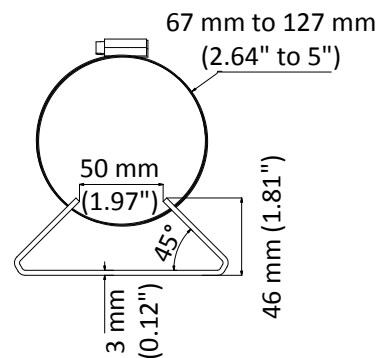

### Vertical Pole Mount

#### Feature

- Stainless steel material with surface spray treatment
- Adjustable diameter from 67 mm to 127 mm

#### Dimension

#### Parameter

Model	DS-1475ZJ-SUS
Parameters	Vertical Pole Mount
Appearance	Hikvision White
Material	Stainless Steel
Dimension	250 mm × 127 mm × 46 mm (9.84" × 5" × 1.81")
Weight	1205 g (2.66 lb.)