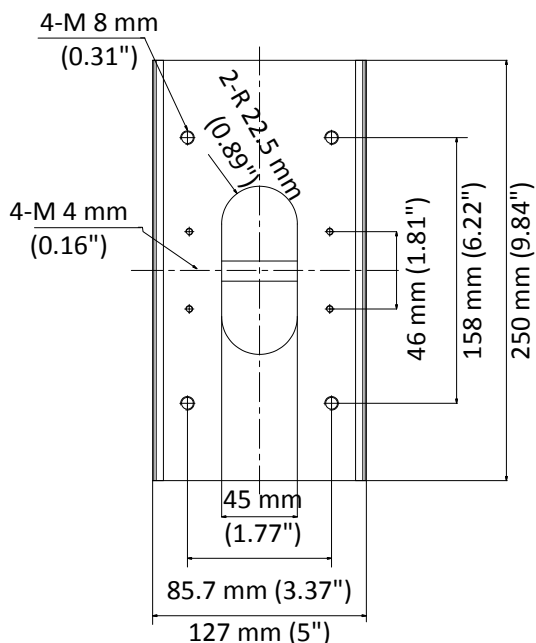

### Vertical Pole Mount

#### Feature

- Stainless steel material with surface spray treatment
- Adjustable diameter from 67 mm to 127 mm

#### Dimension

#### Parameter

Model	DS-1475ZJ-SUS
Parameters	Vertical Pole Mount
Appearance	Hikvision White
Material	Stainless Steel
Dimension	250 mm × 127 mm × 46 mm (9.84" × 5" × 1.81")
Weight	1205 g (2.66 lb.)