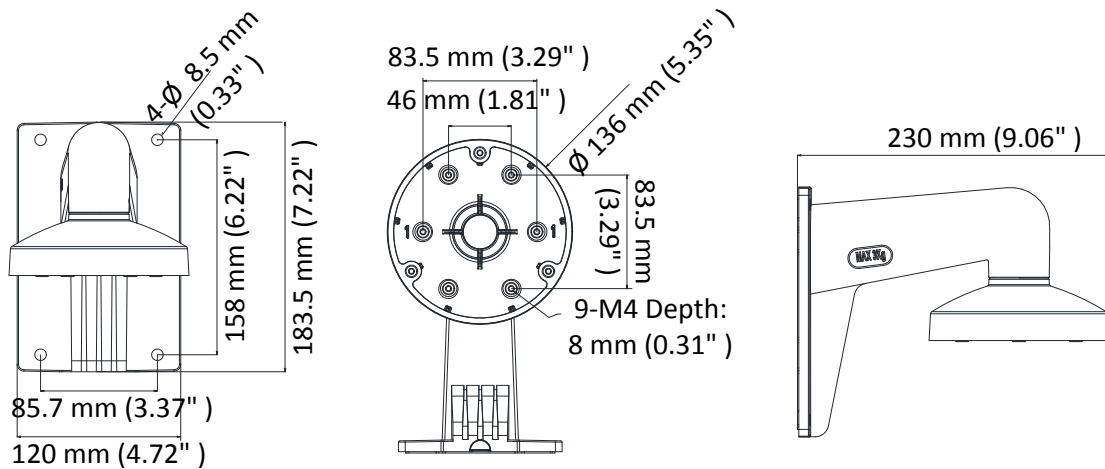

### Wall Mount

#### Dimension

#### Parameter

Model	DS-1273ZJ-135
Parameters	Wall Mount
Appearance	Hikvision White
Material	Aluminum Alloy
Dimension	$\varnothing$ 136 mm $\times$ 183.5 mm $\times$ 230 mm (5.35" $\times$ 7.22" $\times$ 9.06")
Weight	704 g (1.55 lb.)

#### Note

- The mount should be installed on the flat wall.
- The waterproof rubber is necessary for the outdoor application.
- The pole must be capable of supporting at least 3 times as much as the total weight of the camera, and the mount.
- The mount's maximum load capacity is 3 kg (6.6 lb.).