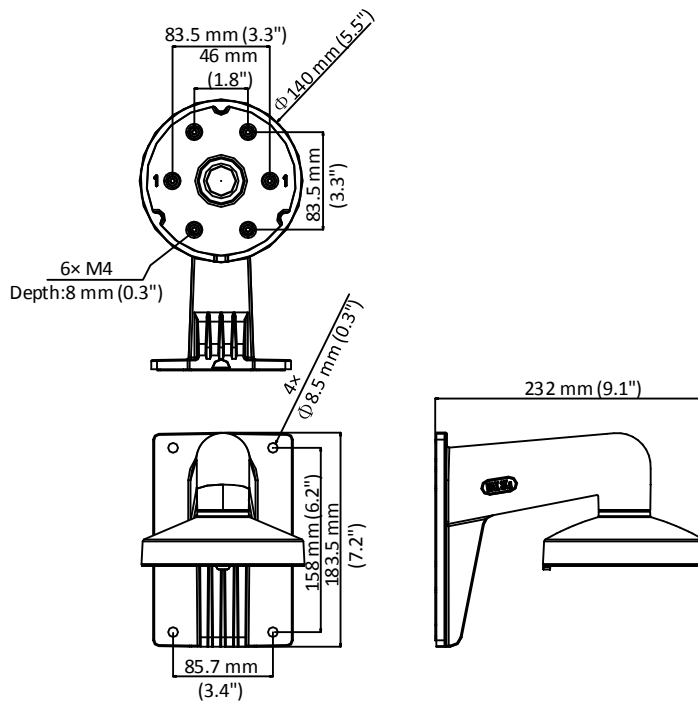

DS-1273ZJ-PT6

Wall Mounting Bracket for Dome Camera

Features

- Aluminum alloy material with surface spray treatment
- The lower bowl facilitates the installation
- Water proof design

Dimension

Available Model

DS-1273ZJ-PT6

Parameter

Model	DS-1273ZJ-PT6
Parameters	Wall Mounting Bracket for Dome Camera
Appearance	Hikvision White
Material	Aluminum Alloy
Dimension	Φ 140 mm × 183.5 mm × 232 mm (5.5" × 7.2" × 9.1")
Weight	520 g (1.1 lb.)

Notes

- The bracket should be installed on the flat wall.
- The wall must be capable of supporting at least 3 times as much as the total weight of the camera and the bracket.
- The maximum load capacity of the bracket is 3 KG (6.6 lb.).