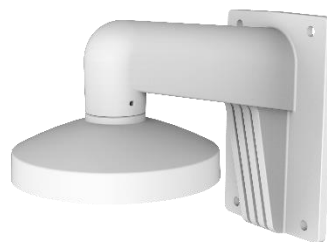

DS-1473ZJ-155

Wall Mount for Dome Camera

Feature

- Aluminum alloy with surface spray treatment
- The cap facilitates the installation
- Waterproof design

Dimension

Available Model

DS-1473ZJ-155

Parameter

Model	DS-1473ZJ-155
Parameters	Wall Mount for Dome Camera
Appearance	Hikvision White
Material	Aluminum Alloy
Dimension	$\Phi 155 \text{ mm} \times 183.5 \text{ mm} \times 240 \text{ mm (6.1" } \times 7.22" \times 9.45")$
Weight	725 g (1.6 lb.)

Note

- The mount should be installed on the flat surface.
- The wall must be capable of supporting at least 3 times as much as the total weight of the camera and the mount.
- The mount's maximum load capacity is 3 Kg (6.6 lb.).