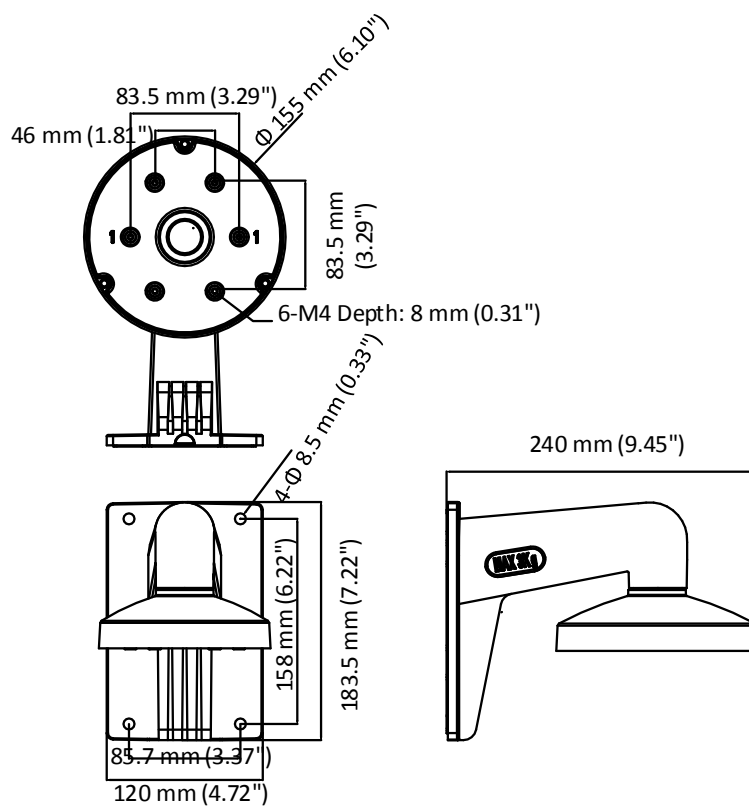

DS-1473ZJ-155

Wall Mount for Dome Camera

Feature

- Aluminum alloy with surface spray treatment
- The cap facilitates the installation
- Waterproof design

Dimension

Available Model

DS-1473ZJ-155

Parameter

Model	DS-1473ZJ-155
Parameters	Wall Mount for Dome Camera
Appearance	Hikvision White
Material	Aluminum Alloy
Dimension	$\Phi 155 \text{ mm} \times 183.5 \text{ mm} \times 240 \text{ mm (6.1" } \times 7.22" \times 9.45")$
Weight	725 g (1.6 lb.)

Note

- The mount should be installed on the flat surface.
- The wall must be capable of supporting at least 3 times as much as the total weight of the camera and the mount.
- The mount's maximum load capacity is 3 Kg (6.6 lb.).